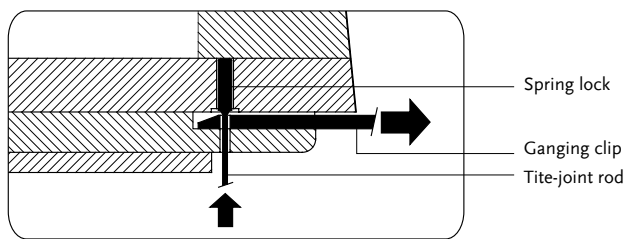

SIMPLE POP UP FORUM (4 power pre-wired with 72" cord)

8174

775

Linking device detail

Standard features:

- Frame is constructed of FSC Plywood core
- Stool with molded foam
- The table is available in white, silver, or black paint finish or any standard wood veneer or P-Lam.
- With levelers at bottom