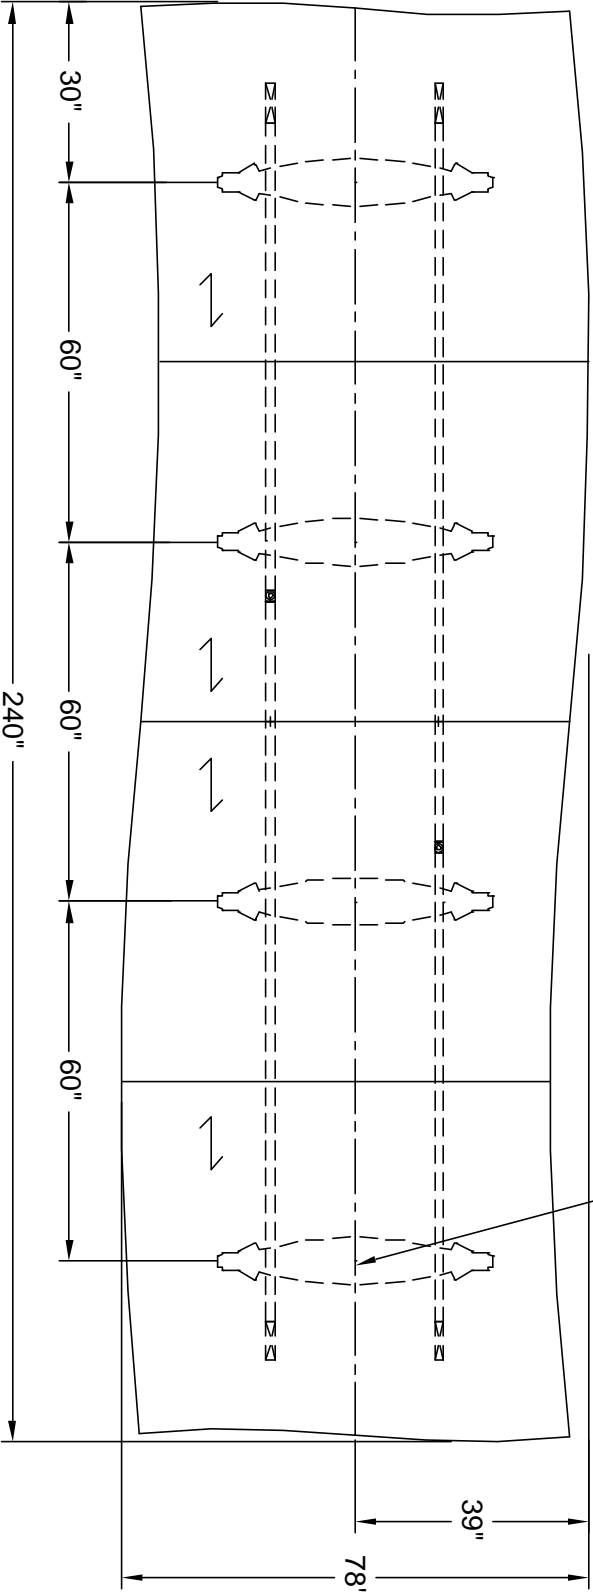

nienkämper

257 Finchdene Square
Scarborough, Ontario,
Canada M1X 1B9
Tel 416-298-5700 / Fax 416-298-4426
EMAIL : customerservice@nienkamper.com

PLAN VIEW

LOCATE CORE DRILL AT CENTRE OF BASES

THIS DRAWING IS CONFIDENTIAL AND PROPRIETARY. NO PART OF THIS DRAWING MAY BE COPIED,
DISCLOSED OR SENT TO ANY THIRD PARTY OR USED FOR ANY PURPOSE WITHOUT THE EXPRESS WRITTEN
AUTHORIZATION OF NIENKAMPER FURNITURE AND ACCESSORIES.