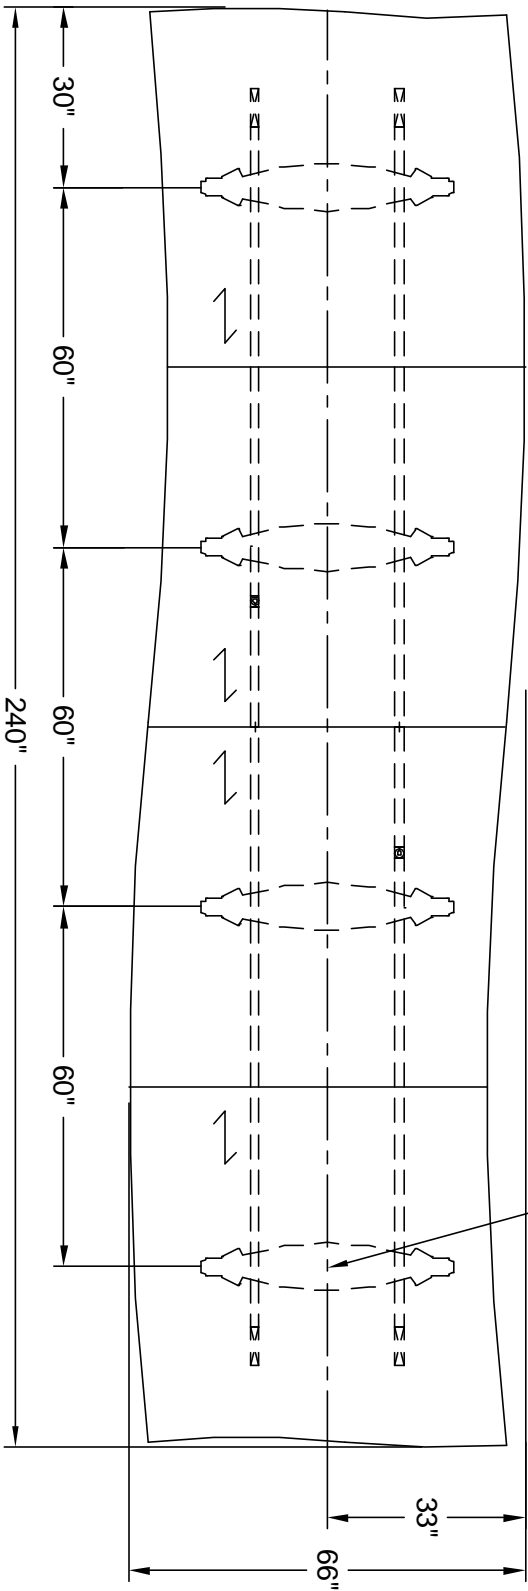

# nienkämper

257 Finchdene Square  
Scarborough, Ontario,  
Canada M1X 1B9  
Tel 416-298-5700 / Fax 416-298-4426  
EMAIL : [customerservice@nienkamper.com](mailto:customerservice@nienkamper.com)

LOCATE CORE DRILL AT CENTRE OF BASES

PLAN VIEW

THIS DRAWING IS CONFIDENTIAL AND PROPRIETARY. NO PART OF THIS DRAWING MAY BE COPIED,  
DISCLOSED OR SENT TO ANY THIRD PARTY OR USED FOR ANY PURPOSE WITHOUT THE EXPRESS WRITTEN  
AUTHORIZATION OF NIENKÄMPER FURNITURE AND ACCESSORIES.