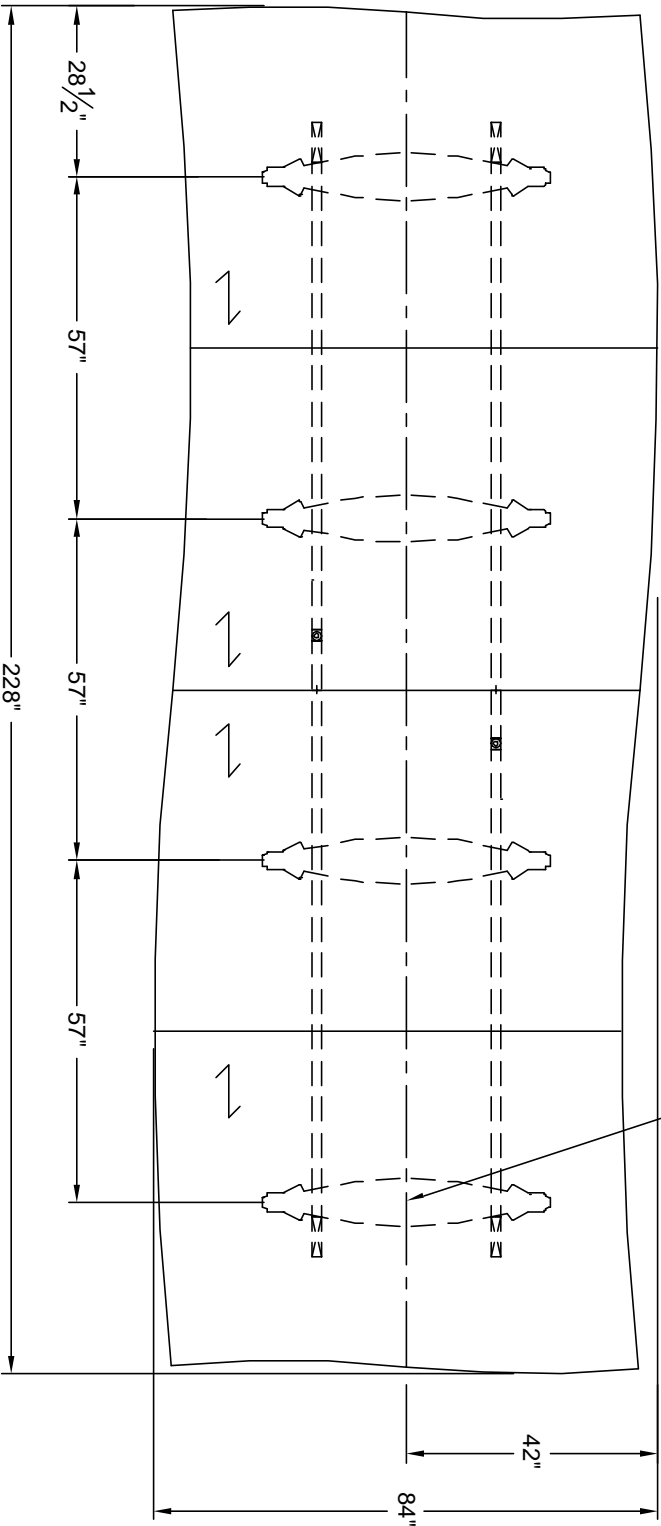

nienkämper

257 Finchdene Square
Scarborough, Ontario,
Canada M1X 1B9
Tel 416-298-5700 / Fax 416-298-4426
EMAIL : customerservice@nienkamper.com

LOCATE CORE DRILL AT CENTRE OF BASES

PLAN VIEW

THIS DRAWING IS CONFIDENTIAL AND PROPRIETARY. NO PART OF THIS DRAWING MAY BE COPIED,
DISCLOSED OR SENT TO ANY THIRD PARTY OR USED FOR ANY PURPOSE WITHOUT THE EXPRESS WRITTEN
AUTHORIZATION OF NIENKAMPER FURNITURE AND ACCESSORIES.