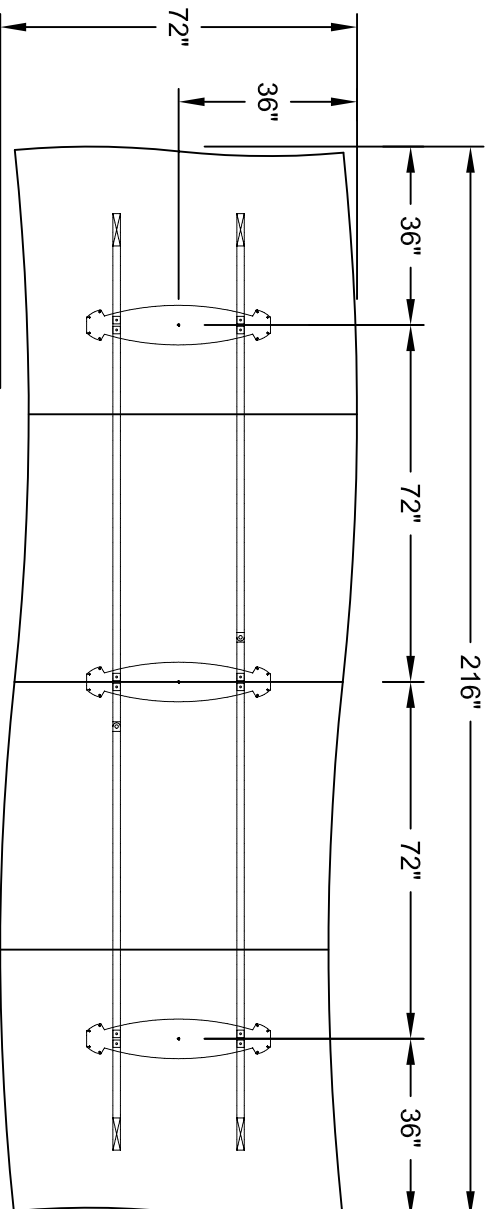

nienkämper

257 Finchdene Square
Scarborough, Ontario,
Canada M1X 1B9
Tel 1-800-668-9318

EMAIL- mail@nienkamper.com
www.nienkamper.com

MODEL - DUO BASES
SIZE: 216" X 72"

THIS DRAWING IS CONFIDENTIAL AND PROPRIETARY. NO PART OF THIS DRAWING
MAY BE COPIED, DISCLOSED TO ANY THIRD PARTY OR USED FOR ANY PURPOSE
WITHOUT THE EXPRESS WRITTEN AUTHORIZATION OF NIENKAMPER FURNITURE & ACCESSORIES

nienkämper

257 Finchdene Square
Scarborough, Ontario,
Canada M1X 1B9
Tel 1-800-668-9318

EMAIL- mail@nienkamper.com
www.nienkamper.com

MODEL - TAPER AND T-BASES
SIZE: 216" X 72"

THIS DRAWING IS CONFIDENTIAL AND PROPRIETARY. NO PART OF THIS DRAWING
MAY BE COPIED, DISCLOSED TO ANY THIRD PARTY OR USED FOR ANY PURPOSE
WITHOUT THE EXPRESS WRITTEN AUTHORIZATION OF NIENKAMPER FURNITURE & ACCESSORIES