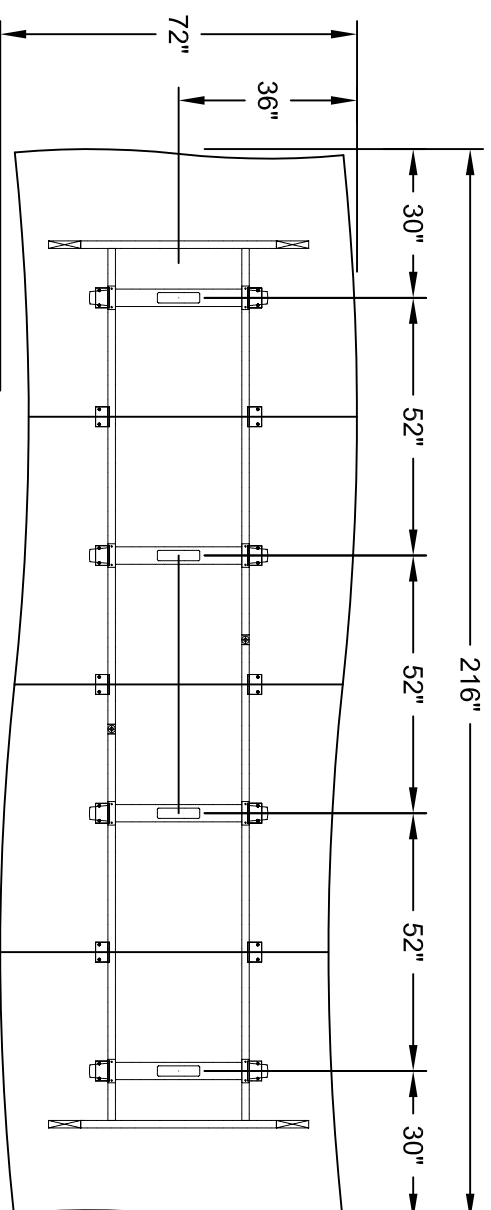

nienkämper

257 Finchdene Square
Scarborough, Ontario,
Canada M1X 1B9
Tel 1-800-668-9318

EMAIL- mail@nienkamper.com
www.nienkamper.com

MODEL - DUO BASES
SIZE: 216" X 72"

THIS DRAWING IS CONFIDENTIAL AND PROPRIETARY. NO PART OF THIS DRAWING
MAY BE COPIED, DISCLOSED TO ANY THIRD PARTY OR USED FOR ANY PURPOSE
WITHOUT THE EXPRESS WRITTEN AUTHORIZATION OF NIENKAMPER FURNITURE & ACCESSORIES

nienkämper

257 Finchdene Square
Scarborough, Ontario,
Canada M1X 1B9
Tel 1-800-668-9318

EMAIL- mail@nienkamper.com
www.nienkamper.com

MODEL - TAPER AND T-BASES
SIZE: 216" X 72"

THIS DRAWING IS CONFIDENTIAL AND PROPRIETARY. NO PART OF THIS DRAWING
MAY BE COPIED, DISCLOSED TO ANY THIRD PARTY OR USED FOR ANY PURPOSE
WITHOUT THE EXPRESS WRITTEN AUTHORIZATION OF NIENKAMPER FURNITURE & ACCESSORIES