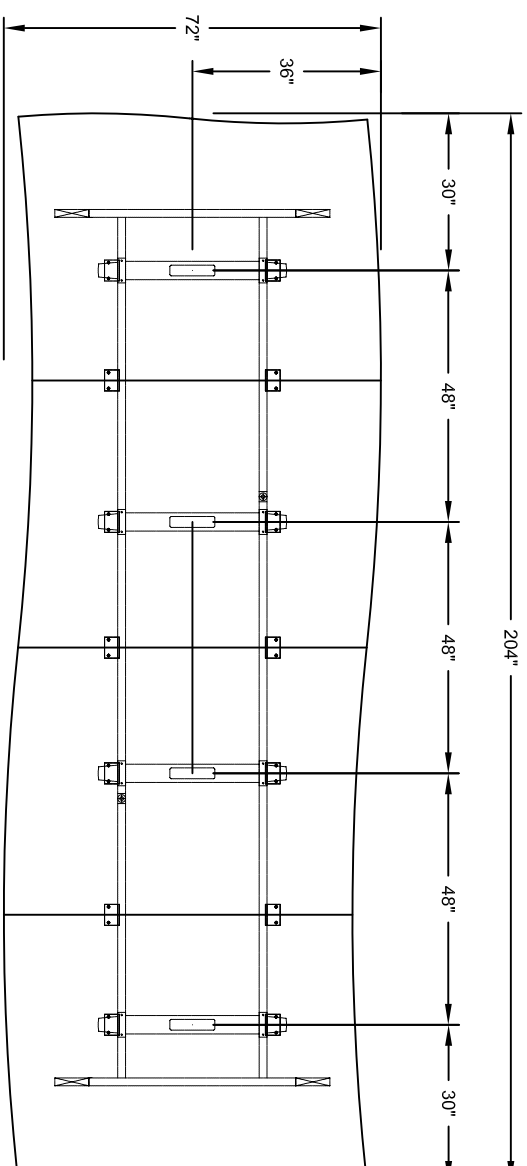

nienkämper

257 Finchdene Square
Scarborough, Ontario,
Canada M1X 1B9
Tel 1-800-668-9318
EMAIL: mail@nienkämper.com
www.nienkämper.com

MODEL - DUO BASES
SIZE: 204" X 72"

THIS DRAWING IS CONFIDENTIAL AND PROPRIETARY. NO PART OF THIS DRAWING
MAY BE COPIED, DISCLOSED TO ANY THIRD PARTY OR USED FOR ANY PURPOSE
WITHOUT THE EXPRESS WRITTEN AUTHORIZATION OF NIENKÄMPER FURNITURE & ACCESSORIES

nienkämper

257 Finchdene Square
Scarborough, Ontario,
Canada M1X 1B9
Tel 1-800-668-9318
EMAIL: mail@nienkämper.com
www.nienkämper.com

MODEL - TAPER AND T-BASES
SIZE: 204" X 72"

THIS DRAWING IS CONFIDENTIAL AND PROPRIETARY. NO PART OF THIS DRAWING
MAY BE COPIED, DISCLOSED TO ANY THIRD PARTY OR USED FOR ANY PURPOSE
WITHOUT THE EXPRESS WRITTEN AUTHORIZATION OF NIENKÄMPER FURNITURE & ACCESSORIES