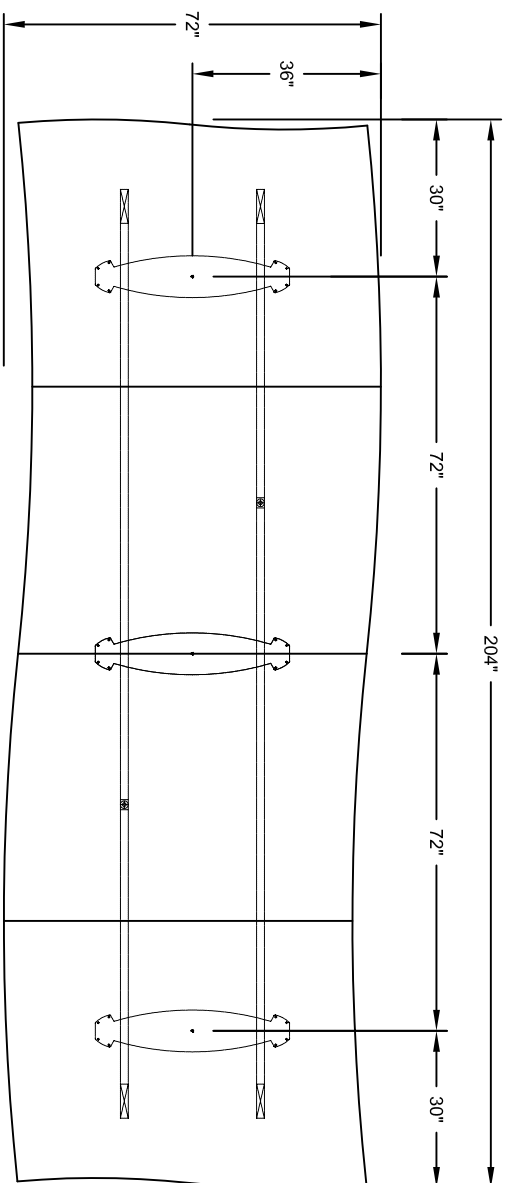

nienkämper

257 Finchdene Square
Scarborough, Ontario,
Canada M1X 1B9
Tel 1-800-668-9318
EMAIL: mail@nienkämper.com
www.nienkämper.com

MODEL - DUO BASES
SIZE: 204" X 72"

THIS DRAWING IS CONFIDENTIAL AND PROPRIETARY. NO PART OF THIS DRAWING
MAY BE COPIED, DISCLOSED TO ANY THIRD PARTY OR USED FOR ANY PURPOSE
WITHOUT THE EXPRESS WRITTEN AUTHORIZATION OF NIENKÄMPER FURNITURE & ACCESSORIES

nienkämper

257 Finchdene Square
Scarborough, Ontario,
Canada M1X 1B9
Tel 1-800-668-9318
EMAIL: mail@nienkämper.com
www.nienkämper.com

MODEL - TAPER AND T-BASES
SIZE: 204" X 72"

THIS DRAWING IS CONFIDENTIAL AND PROPRIETARY. NO PART OF THIS DRAWING
MAY BE COPIED, DISCLOSED TO ANY THIRD PARTY OR USED FOR ANY PURPOSE
WITHOUT THE EXPRESS WRITTEN AUTHORIZATION OF NIENKÄMPER FURNITURE & ACCESSORIES