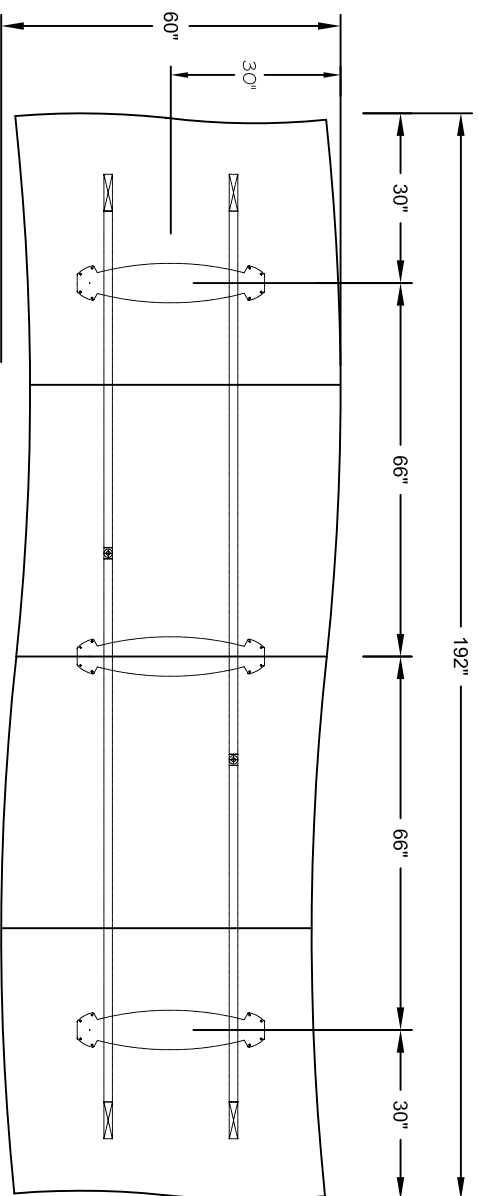

nienkämper

257 Finchdene Square
Scarborough, Ontario,
Canada M1X 1B9
Tel 1-800-668-9318

EMAIL- mail@nienkämper.com
www.nienkämper.com

MODEL - DUO BASES
SIZE: 192" X 60"

THIS DRAWING IS CONFIDENTIAL AND PROPRIETARY. NO PART OF THIS DRAWING
MAY BE COPIED, DISCLOSED TO ANY THIRD PARTY OR USED FOR ANY PURPOSE
WITHOUT THE EXPRESS WRITTEN AUTHORIZATION OF NIENKÄMPER FURNITURE & ACCESSORIES

nienkämper

257 Finchdene Square
Scarborough, Ontario,
Canada M1X 1B9
Tel 1-800-668-9318

EMAIL- mail@nienkämper.com
www.nienkämper.com

MODEL - TAPER AND T-BASES
SIZE: 192" X 60"

THIS DRAWING IS CONFIDENTIAL AND PROPRIETARY. NO PART OF THIS DRAWING
MAY BE COPIED, DISCLOSED TO ANY THIRD PARTY OR USED FOR ANY PURPOSE
WITHOUT THE EXPRESS WRITTEN AUTHORIZATION OF NIENKÄMPER FURNITURE & ACCESSORIES