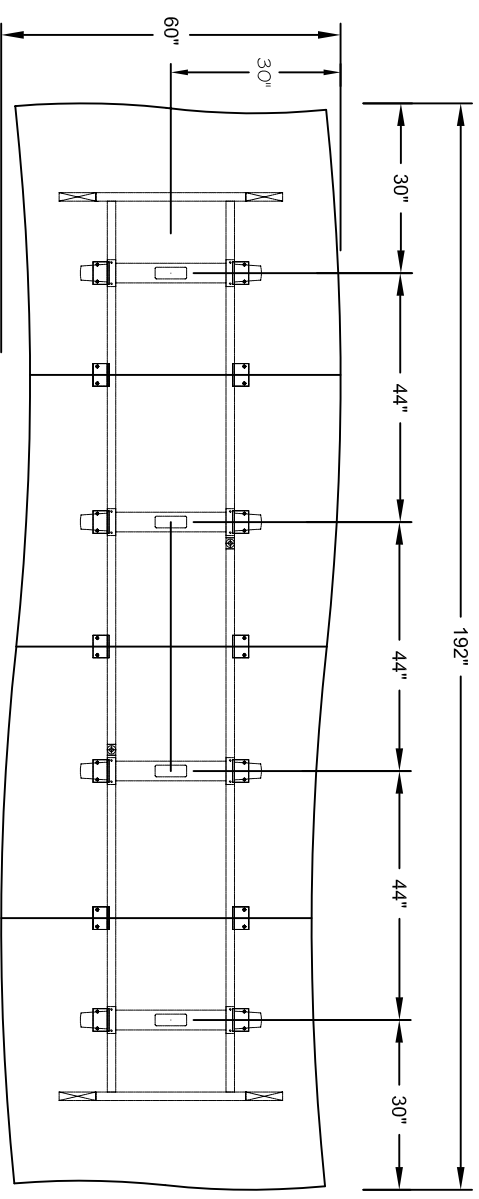

nienkämper

257 Finchdene Square
Scarborough, Ontario,
Canada M1X 1B9
Tel 1-800-668-9318

EMAIL- mail@nienkämper.com
www.nienkämper.com

MODEL - DUO BASES
SIZE: 192" X 60"

THIS DRAWING IS CONFIDENTIAL AND PROPRIETARY. NO PART OF THIS DRAWING
MAY BE COPIED, DISCLOSED TO ANY THIRD PARTY OR USED FOR ANY PURPOSE
WITHOUT THE EXPRESS WRITTEN AUTHORIZATION OF NIENKÄMPER FURNITURE & ACCESSORIES

nienkämper

257 Finchdene Square
Scarborough, Ontario,
Canada M1X 1B9
Tel 1-800-668-9318

EMAIL- mail@nienkämper.com
www.nienkämper.com

MODEL - TAPER AND T-BASES
SIZE: 192" X 60"

THIS DRAWING IS CONFIDENTIAL AND PROPRIETARY. NO PART OF THIS DRAWING
MAY BE COPIED, DISCLOSED TO ANY THIRD PARTY OR USED FOR ANY PURPOSE
WITHOUT THE EXPRESS WRITTEN AUTHORIZATION OF NIENKÄMPER FURNITURE & ACCESSORIES