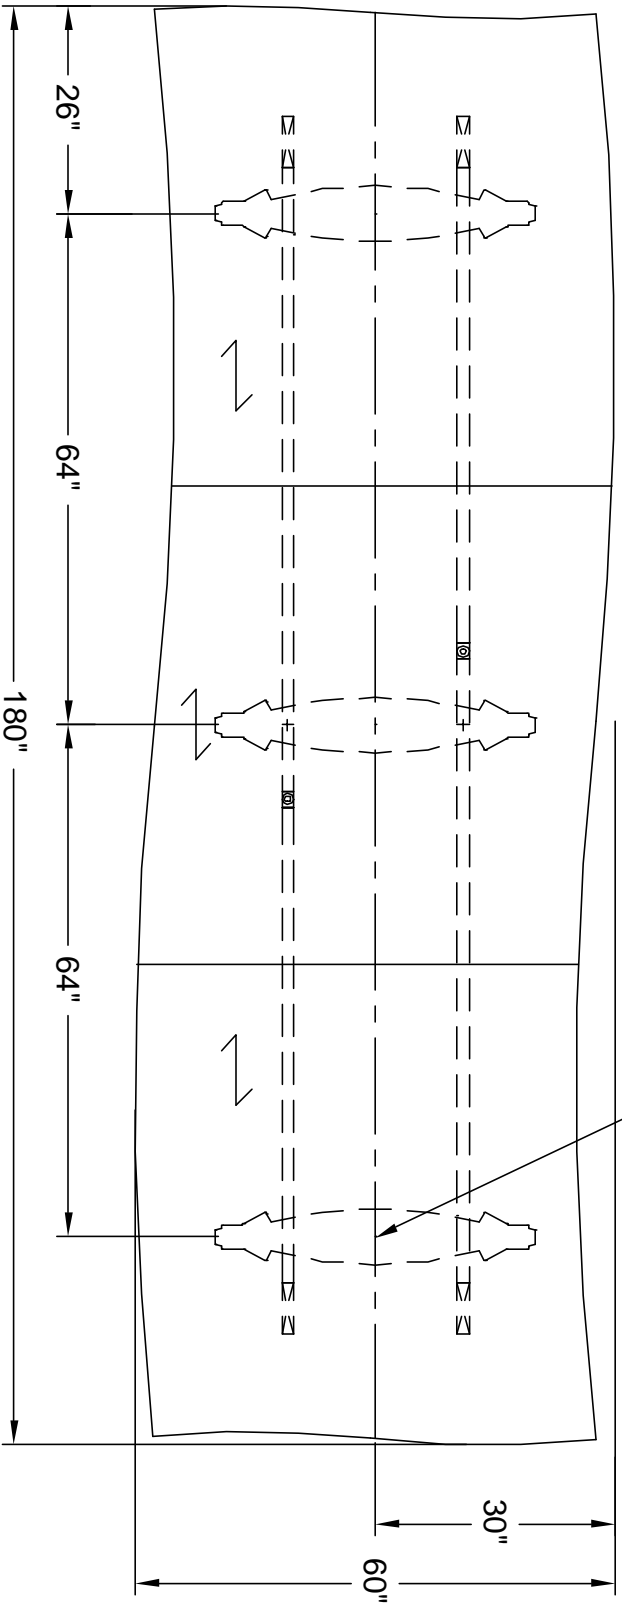

nienkämper

257 Finchdene Square
Scarborough, Ontario,
Canada M1X 1B9
Tel 416-298-5700 / Fax 416-298-4426
EMAIL : customerservice@nienkamper.com

LOCATE CORE DRILL AT CENTRE OF BASES

PLAN VIEW

THIS DRAWING IS CONFIDENTIAL AND PROPRIETARY. NO PART OF THIS DRAWING MAY BE COPIED,
DISCLOSED OR SENT TO ANY THIRD PARTY OR USED FOR ANY PURPOSE WITHOUT THE EXPRESS WRITTEN
AUTHORIZATION OF NIENKÄMPER FURNITURE AND ACCESSORIES.