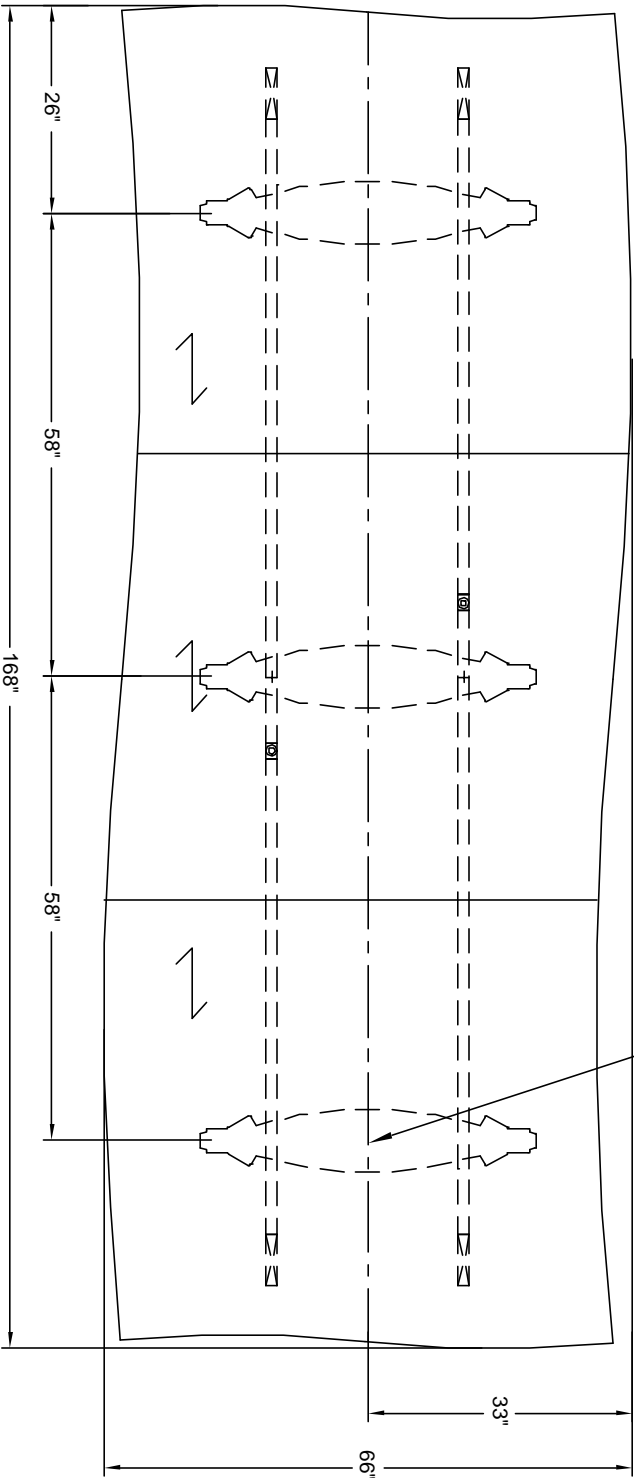

nienkämper

257 Finchdene Square
Scarborough, Ontario,
Canada M1X 1B9
Tel 416-298-5700 / Fax 416-298-4426
EMAIL : customerservice@nienkamper.com

LOCATE CORE DRILL AT CENTRE OF BASES

PLAN VIEW

THIS DRAWING IS CONFIDENTIAL AND PROPRIETARY. NO PART OF THIS DRAWING MAY BE COPIED,
DISCLOSED OR SENT TO ANY THIRD PARTY OR USED FOR ANY PURPOSE WITHOUT THE EXPRESS WRITTEN
AUTHORIZATION OF NIENKAMPER FURNITURE AND ACCESSORIES.