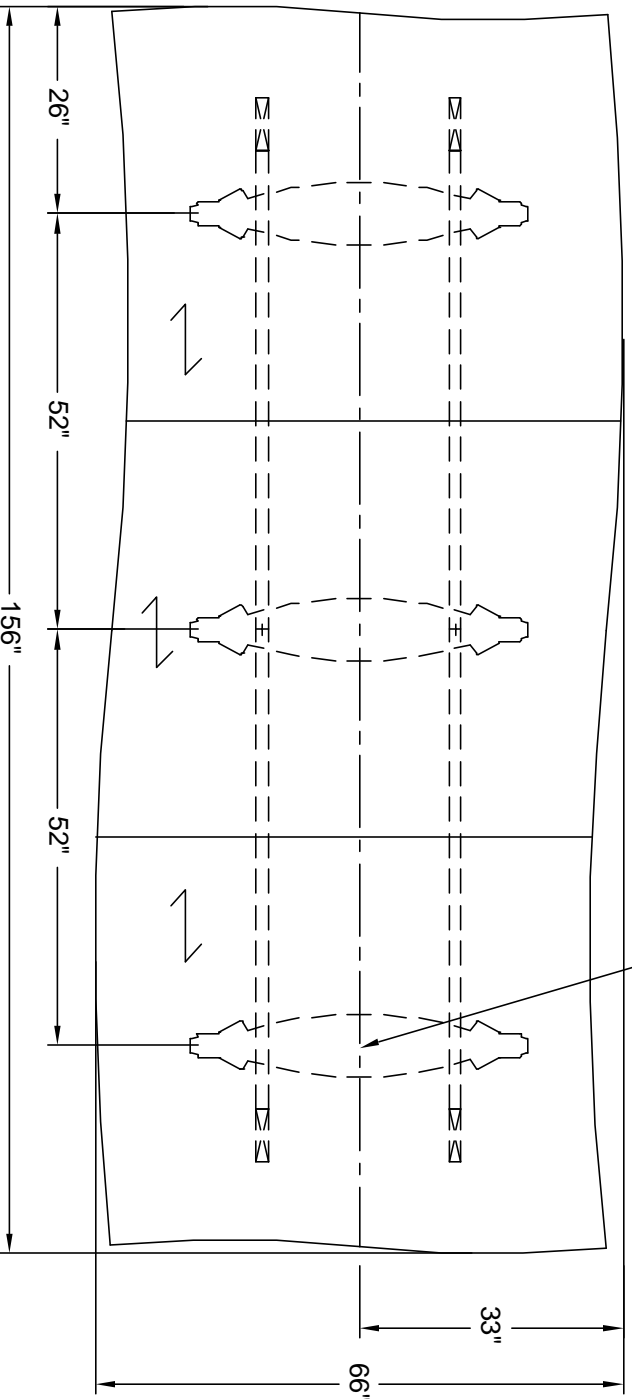

IGF group
nienkämper

257 Finchdene Square
Scarborough, Ontario,
Canada M1X 1B9
Tel 416-298-5700 / Fax 416-298-4426
EMAIL : customerservice@nienkamper.com

PLAN VIEW

LOCATE CORE DRILL AT CENTRE OF BASES

THIS DRAWING IS CONFIDENTIAL AND PROPRIETARY. NO PART OF THIS DRAWING MAY BE COPIED,
DISCLOSED OR SENT TO ANY THIRD PARTY OR USED FOR ANY PURPOSE WITHOUT THE EXPRESS WRITTEN
AUTHORIZATION OF NIENKÄMPER FURNITURE AND ACCESSORIES.