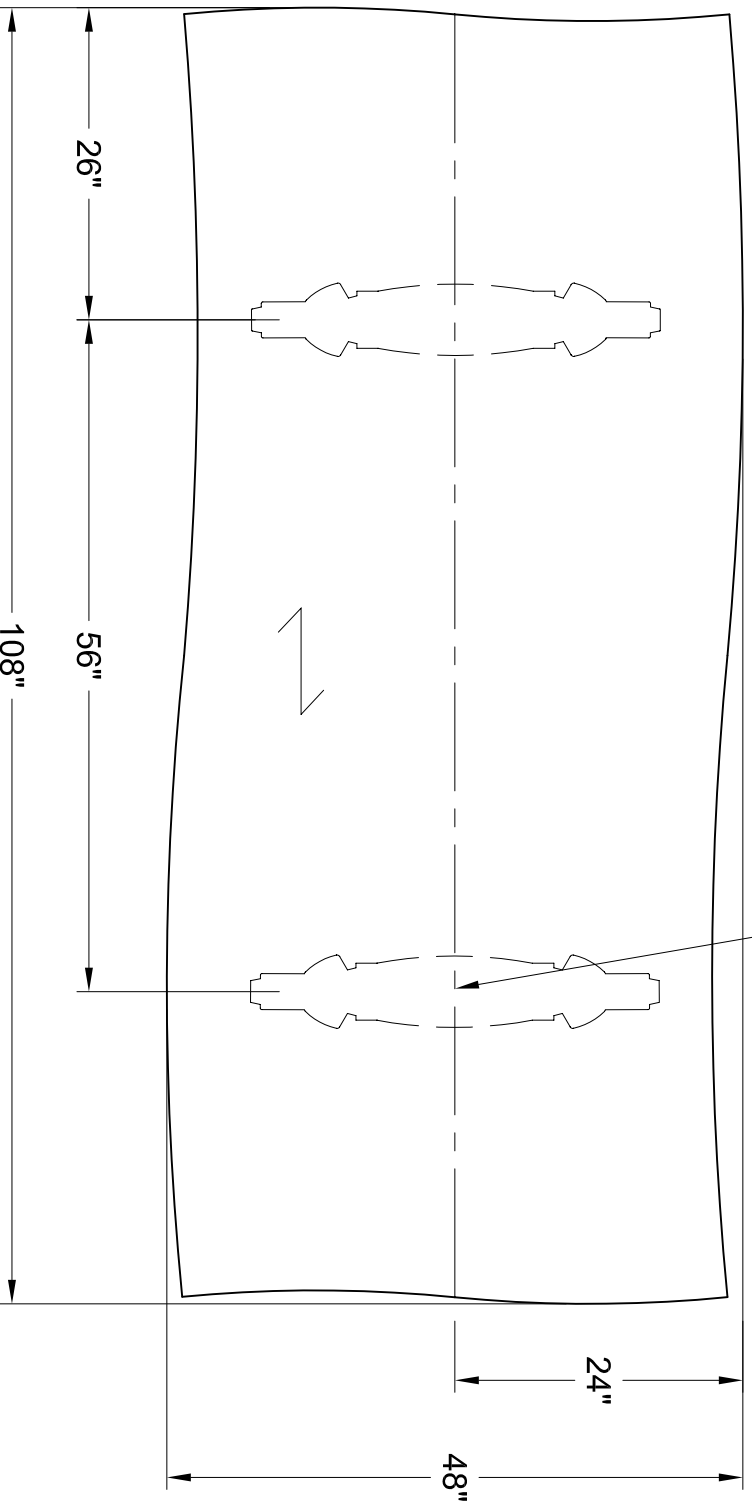

nienkämper

257 Finchdene Square
Scarborough, Ontario,
Canada M1X 1B9
Tel 416-298-5700 / Fax 416-298-4426
EMAIL : customerservice@nienkamper.com

PLAN VIEW

LOCATE CORE DRILL AT CENTRE OF BASES

THIS DRAWING IS CONFIDENTIAL AND PROPRIETARY. NO PART OF THIS DRAWING MAY BE COPIED,
DISCLOSED OR SENT TO ANY THIRD PARTY OR USED FOR ANY PURPOSE WITHOUT THE EXPRESS WRITTEN
AUTHORIZATION OF NIENKAMPER FURNITURE AND ACCESSORIES.