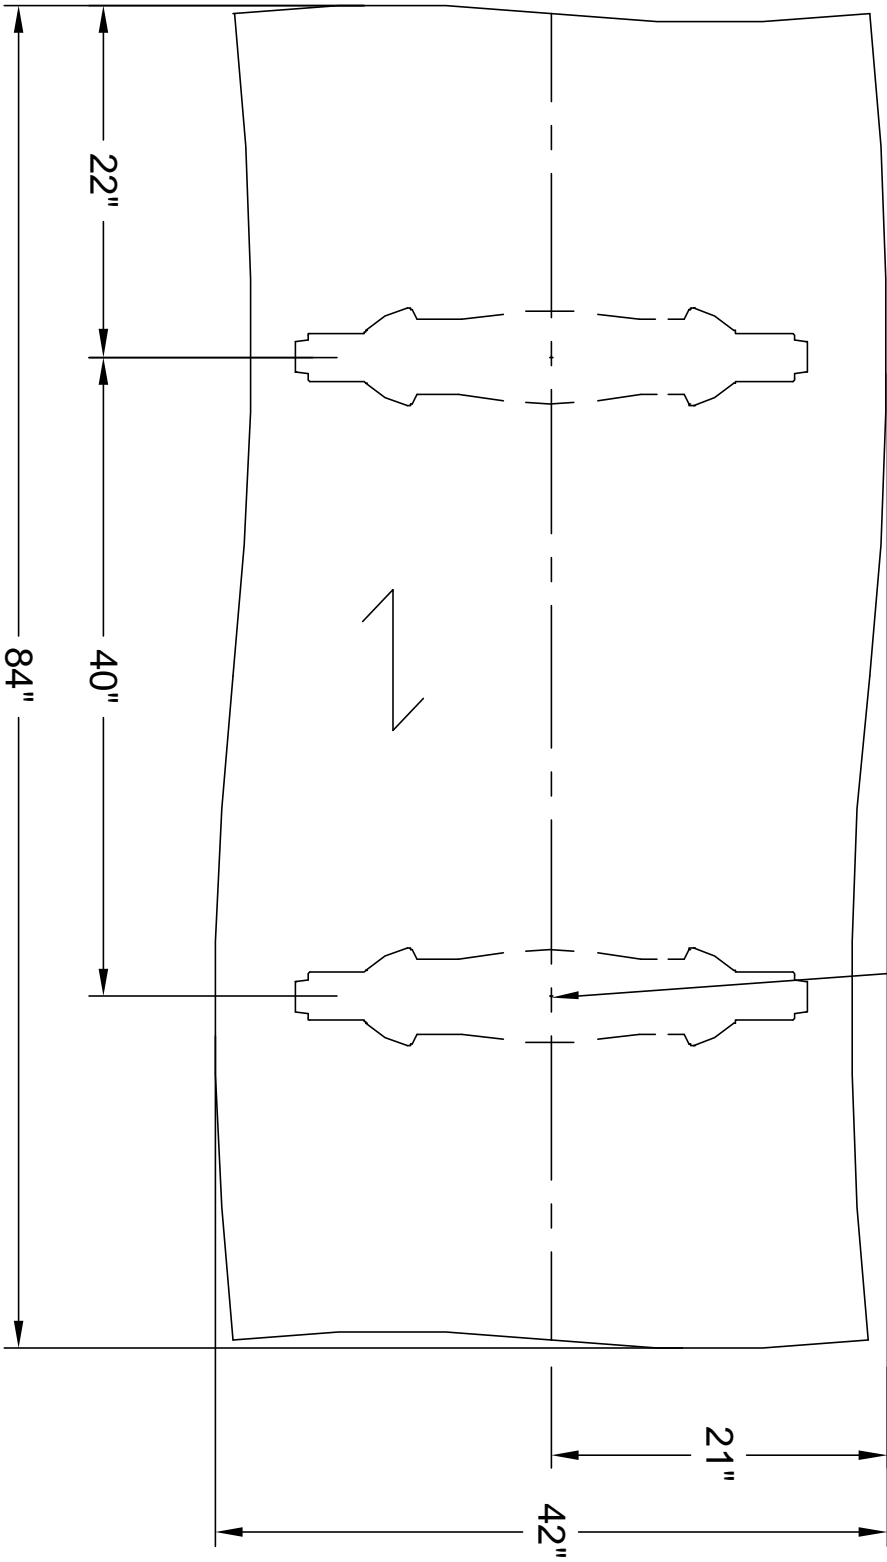

nienkämper

257 Finchdene Square
Scarborough, Ontario,
Canada M1X 1B9
Tel 416-298-5700 / Fax 416-298-4426
EMAIL : customerservice@nienkamper.com

PLAN VIEW

LOCATE CORE DRILL AT CENTRE OF BASES

THIS DRAWING IS CONFIDENTIAL AND PROPRIETARY. NO PART OF THIS DRAWING MAY BE COPIED,
DISCLOSED OR SENT TO ANY THIRD PARTY OR USED FOR ANY PURPOSE WITHOUT THE EXPRESS WRITTEN
AUTHORIZATION OF NIENKAMPER FURNITURE AND ACCESSORIES.