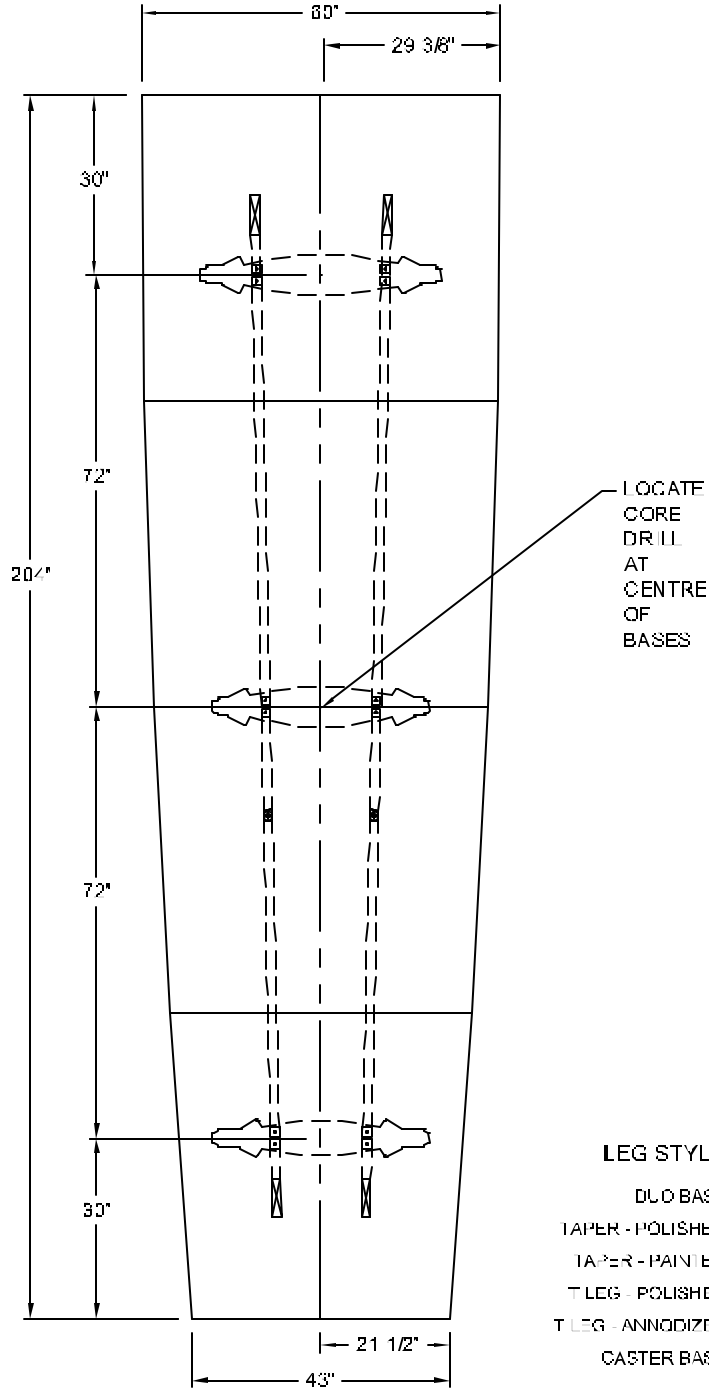

nienkämper

257 Finchdene Square
Scarborough, Ontario,
Canada M1X 1B8

Tel 416-298-5700 / Fax 416-298-4425
EMAIL : customerservice@nienkamper.com

LEG STYLE	MODEL
D/D BASE	- 52633
TAPER - POLISHED	- 52733
TAPER - PAINTED	- 54833
T LEG - POLISHED	- 52833
T LEG - ANNOXIDIZED	- 54933
CASTER BASE	- 52033