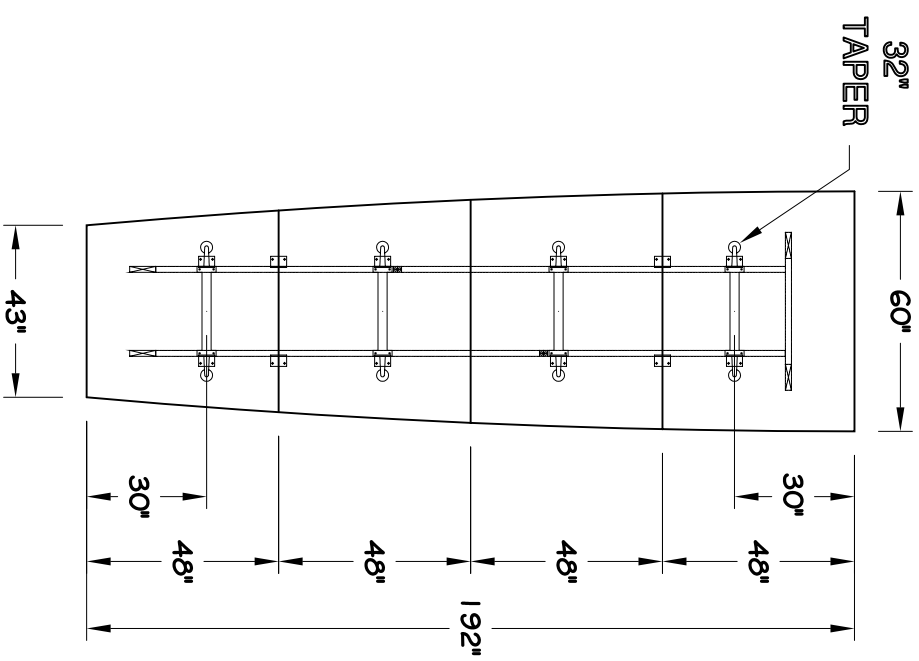

### DUO BASES

SIZE: 192" X 60" / 43"

### T BASES

SIZE: 192" X 60" / 43"

### TAPER BASES

SIZE: 192" X 60" / 43"