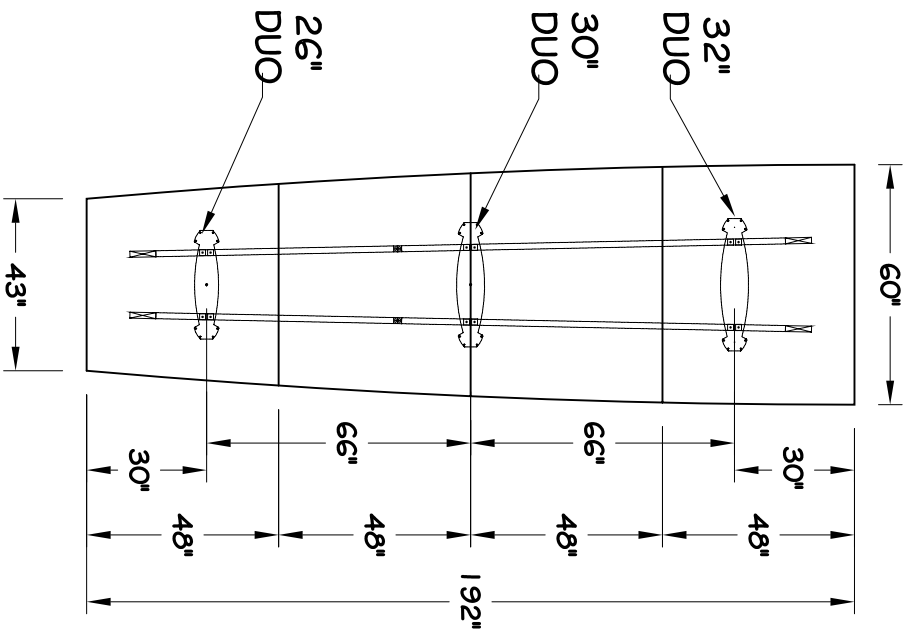

### DUO BASES

SIZE: 192" X 60" / 43"

### T BASES

SIZE: 192" X 60" / 43"

### TAPER BASES

SIZE: 192" X 60" / 43"