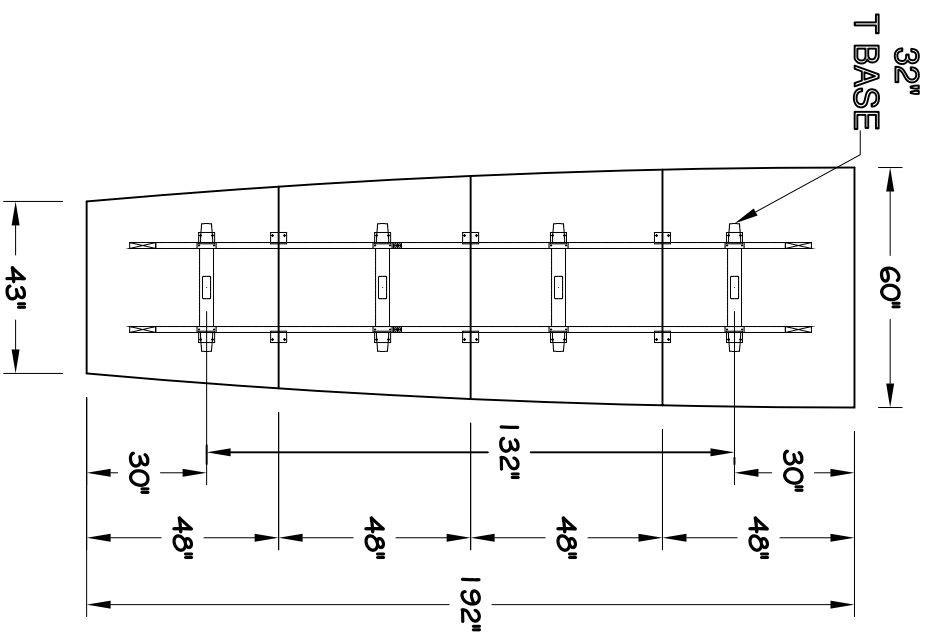

### DUO BASES

SIZE: 192" X 60" / 43"

### T BASES

SIZE: 192" X 60" / 43"

### TAPER BASES

SIZE: 192" X 60" / 43"