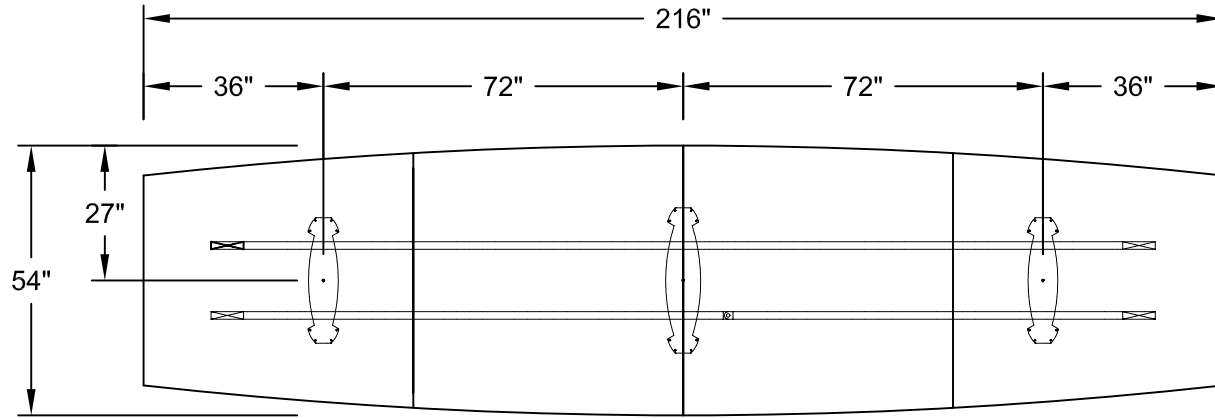

MODEL - DUO BASES
 SIZE: 216" X 54"

PLAN VIEW

DIMENSIONS SHOWN TO CENTRE OF BASES

THIS DRAWING IS CONFIDENTIAL AND PROPRIETARY. NO PART OF THIS DRAWING
 MAY BE COPIED, DISCLOSED TO ANY THIRD PARTY OR USED FOR ANY PURPOSE
 WITHOUT THE EXPRESS WRITTEN AUTHORIZATION OF NIENKAMPER FURNITURE & ACCESSORIES

MODEL - TAPER AND T-BASES
 SIZE: 216" X 54"

PLAN VIEW

DIMENSIONS SHOWN TO CENTRE OF BASES

THIS DRAWING IS CONFIDENTIAL AND PROPRIETARY. NO PART OF THIS DRAWING
 MAY BE COPIED, DISCLOSED TO ANY THIRD PARTY OR USED FOR ANY PURPOSE
 WITHOUT THE EXPRESS WRITTEN AUTHORIZATION OF NIENKAMPER FURNITURE & ACCESSORIES