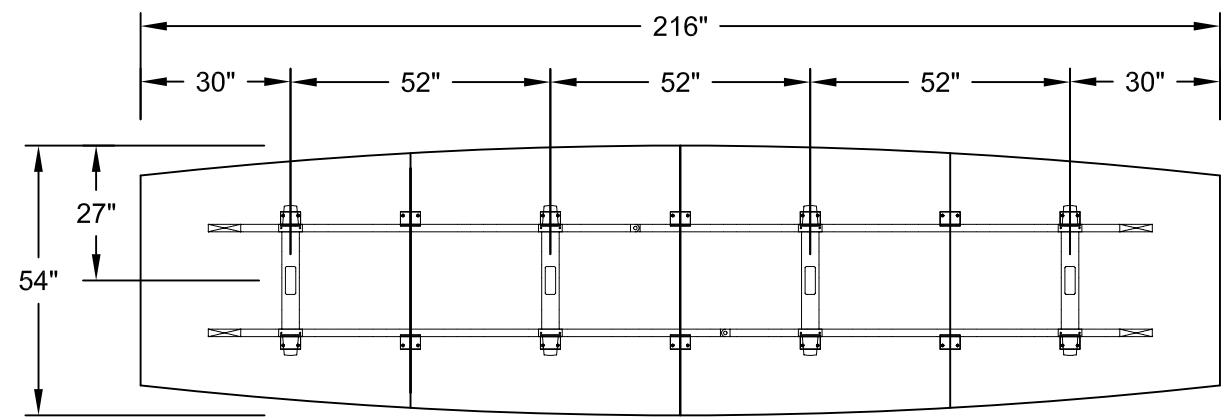

MODEL - DUO BASES
 SIZE: 216" X 54"

PLAN VIEW

DIMENSIONS SHOWN TO CENTRE OF BASES

THIS DRAWING IS CONFIDENTIAL AND PROPRIETARY. NO PART OF THIS DRAWING
 MAY BE COPIED, DISCLOSED TO ANY THIRD PARTY OR USED FOR ANY PURPOSE
 WITHOUT THE EXPRESS WRITTEN AUTHORIZATION OF NIENKAMPER FURNITURE & ACCESSORIES

MODEL - TAPER AND T-BASES
 SIZE: 216" X 54"

PLAN VIEW

DIMENSIONS SHOWN TO CENTRE OF BASES

THIS DRAWING IS CONFIDENTIAL AND PROPRIETARY. NO PART OF THIS DRAWING
 MAY BE COPIED, DISCLOSED TO ANY THIRD PARTY OR USED FOR ANY PURPOSE
 WITHOUT THE EXPRESS WRITTEN AUTHORIZATION OF NIENKAMPER FURNITURE & ACCESSORIES