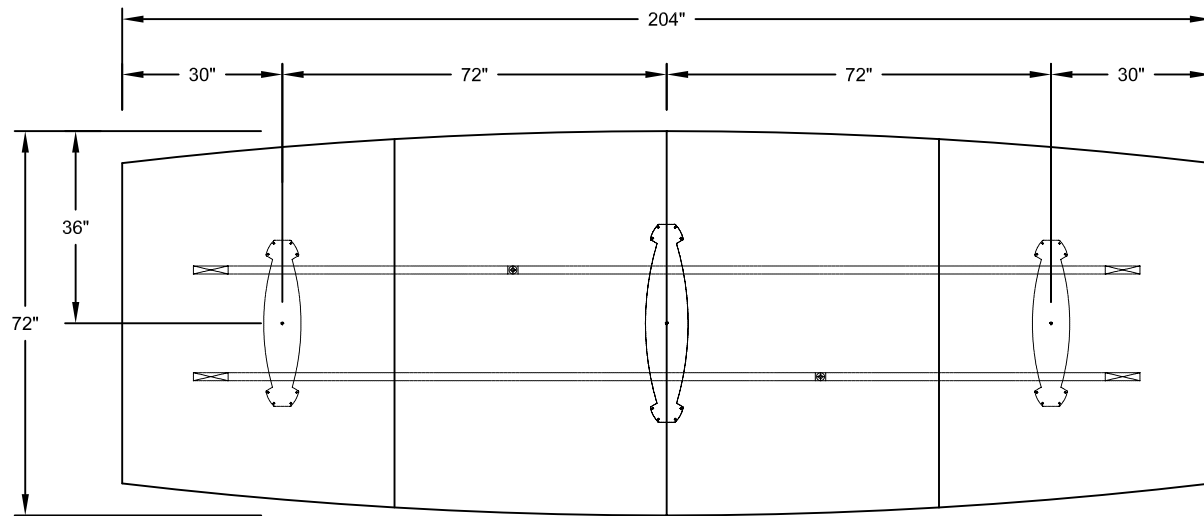

MODEL - DUO BASES  
SIZE: 204" X 72"

PLAN VIEW

DIMENSIONS SHOWN TO CENTRE OF BASES

THIS DRAWING IS CONFIDENTIAL AND PROPRIETARY. NO PART OF THIS DRAWING  
MAY BE COPIED, DISCLOSED TO ANY THIRD PARTY OR USED FOR ANY PURPOSE  
WITHOUT THE EXPRESS WRITTEN AUTHORIZATION OF NIENKAMPER FURNITURE & ACCESSORIES

MODEL - TAPER AND T- BASES  
SIZE: 204" X 72"

PLAN VIEW

DIMENSIONS SHOWN TO CENTRE OF BASES

THIS DRAWING IS CONFIDENTIAL AND PROPRIETARY. NO PART OF THIS DRAWING  
MAY BE COPIED, DISCLOSED TO ANY THIRD PARTY OR USED FOR ANY PURPOSE  
WITHOUT THE EXPRESS WRITTEN AUTHORIZATION OF NIENKAMPER FURNITURE & ACCESSORIES