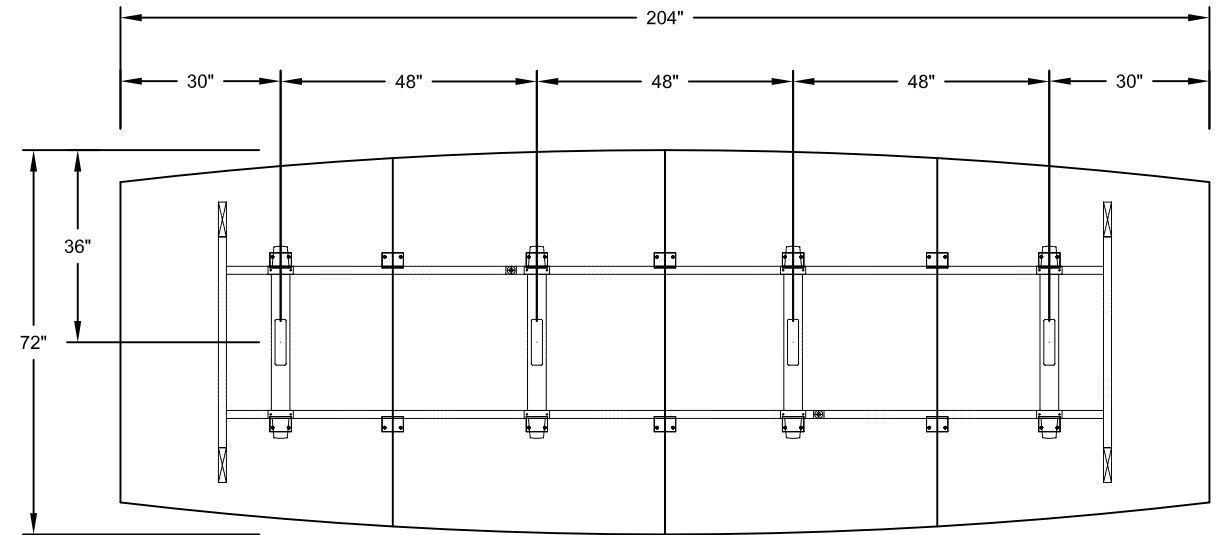

MODEL - DUO BASES  
SIZE: 204" X 72"

PLAN VIEW

DIMENSIONS SHOWN TO CENTRE OF BASES

THIS DRAWING IS CONFIDENTIAL AND PROPRIETARY. NO PART OF THIS DRAWING  
MAY BE COPIED, DISCLOSED TO ANY THIRD PARTY OR USED FOR ANY PURPOSE  
WITHOUT THE EXPRESS WRITTEN AUTHORIZATION OF NIENKAMPER FURNITURE & ACCESSORIES

MODEL - TAPER AND T- BASES  
SIZE: 204" X 72"

PLAN VIEW

DIMENSIONS SHOWN TO CENTRE OF BASES

THIS DRAWING IS CONFIDENTIAL AND PROPRIETARY. NO PART OF THIS DRAWING  
MAY BE COPIED, DISCLOSED TO ANY THIRD PARTY OR USED FOR ANY PURPOSE  
WITHOUT THE EXPRESS WRITTEN AUTHORIZATION OF NIENKAMPER FURNITURE & ACCESSORIES