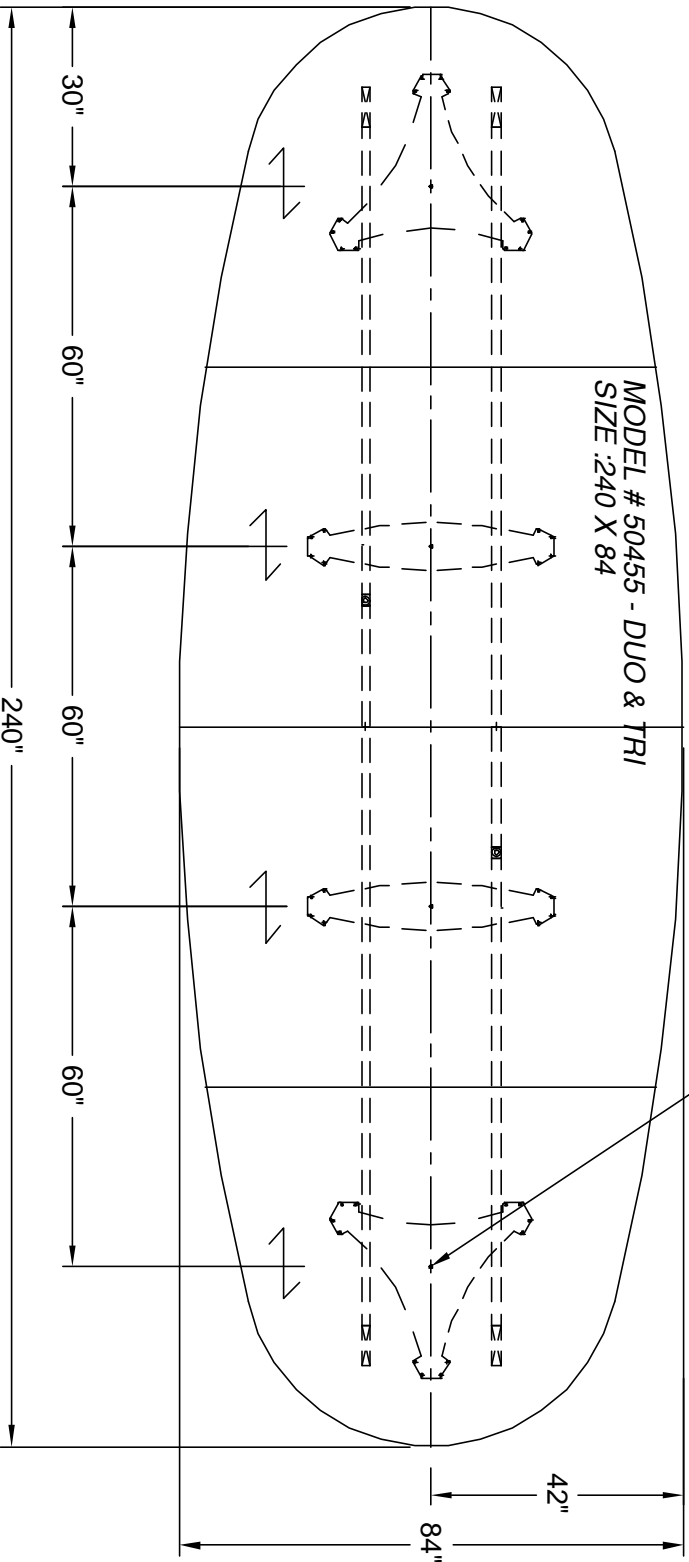

nienkämper

257 Finchdene Square
Scarborough, Ontario,
Canada M1X 1B9

Tel 416-298-5700 / Fax 416-298-4426
EMAIL : customerservice@nienkamper.com

LOCATE CORE DRILL AT CENTRE OF BASES

PLAN VIEW

THIS DRAWING IS CONFIDENTIAL AND PROPRIETARY. NO PART OF THIS DRAWING MAY BE COPIED,
DISCLOSED OR SENT TO ANY THIRD PARTY OR USED FOR ANY PURPOSE WITHOUT THE EXPRESS WRITTEN
AUTHORIZATION OF NIENKAMPER FURNITURE AND ACCESSORIES.