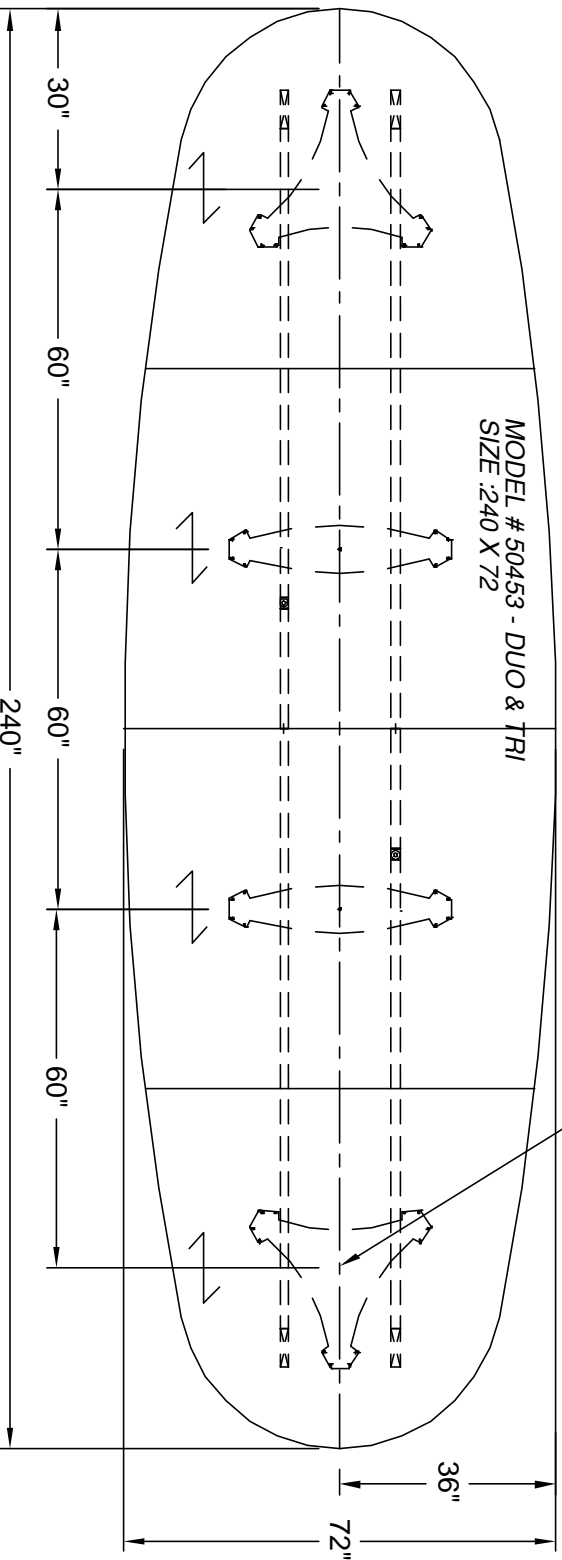

# nienkämper

257 Finchdene Square  
Scarborough, Ontario,  
Canada M1X 1B9  
Tel 416-298-5700 / Fax 416-298-4426  
EMAIL : [customerservice@nienkamper.com](mailto:customerservice@nienkamper.com)

LOCATE CORE DRILL AT CENTRE OF BASES

PLAN VIEW

THIS DRAWING IS CONFIDENTIAL AND PROPRIETARY. NO PART OF THIS DRAWING MAY BE COPIED,  
DISCLOSED OR SENT TO ANY THIRD PARTY OR USED FOR ANY PURPOSE WITHOUT THE EXPRESS WRITTEN  
AUTHORIZATION OF NIENKAMPER FURNITURE AND ACCESSORIES.