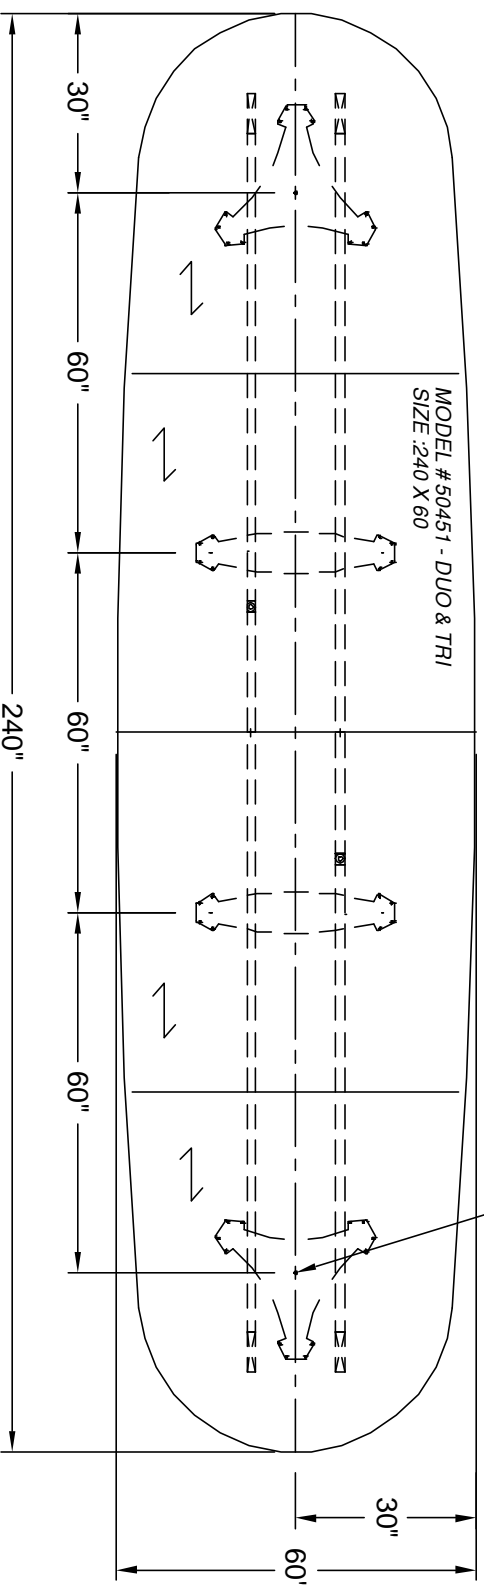

IEF Group
nienkämper

257 Finchdene Square
Scarborough, Ontario,
Canada M1X 1B9
Tel 416-298-5700 / Fax 416-298-4426
EMAIL : customerservice@nienkamper.com

LOCATE CORE DRILL AT CENTRE OF BASES

PLAN VIEW

THIS DRAWING IS CONFIDENTIAL AND PROPRIETARY. NO PART OF THIS DRAWING MAY BE COPIED,
DISCLOSED OR SENT TO ANY THIRD PARTY OR USED FOR ANY PURPOSE WITHOUT THE EXPRESS WRITTEN
AUTHORIZATION OF NIENKAMPER FURNITURE AND ACCESSORIES.