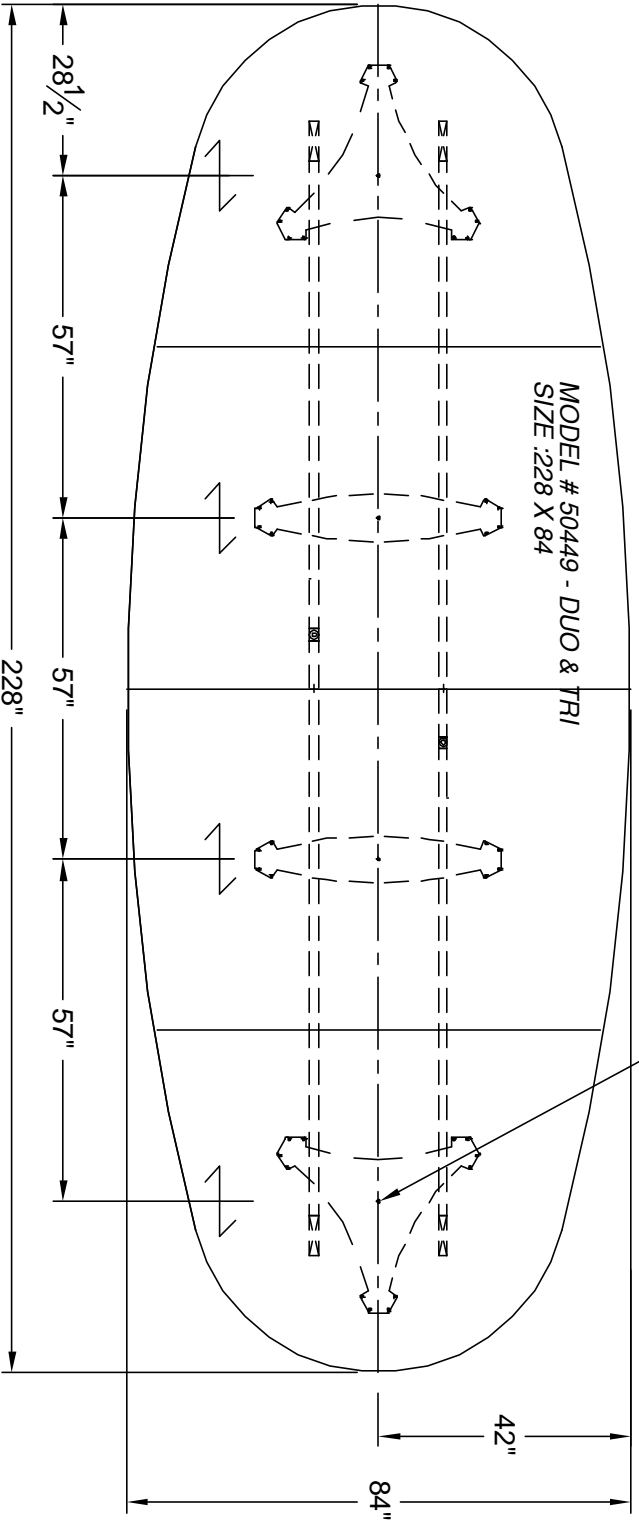

nienkämper

257 Finchdene Square
Scarborough, Ontario,
Canada M1X 1B9
Tel: 416-298-5700 / Fax: 416-298-4426
EMAIL : customerservice@nienkamper.com

LOCATE CORE DRILL AT CENTRE OF BASES

PLAN VIEW

THIS DRAWING IS CONFIDENTIAL AND PROPRIETARY. NO PART OF THIS DRAWING MAY BE COPIED,
DISCLOSED OR SENT TO ANY THIRD PARTY OR USED FOR ANY PURPOSE WITHOUT THE EXPRESS WRITTEN
AUTHORIZATION OF NIENKAMPER FURNITURE AND ACCESSORIES.