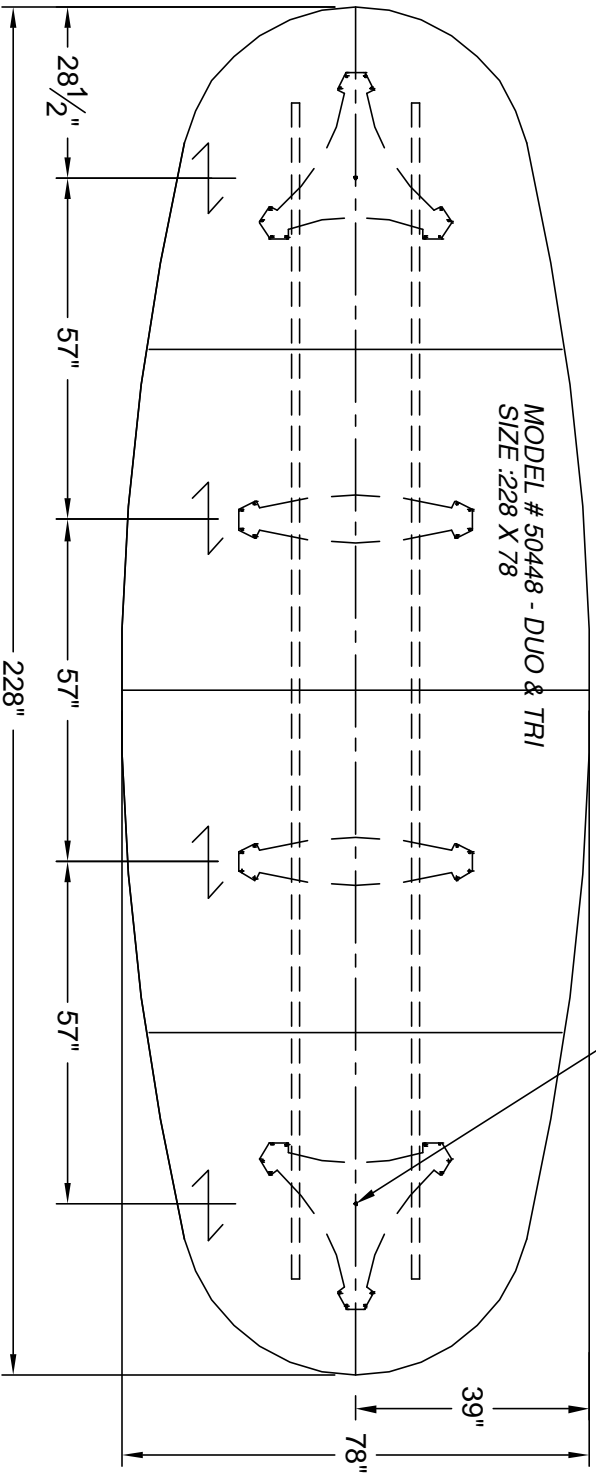

nienkämper

257 Finchdene Square
Scarborough, Ontario,
Canada M1X 1B9
Tel 416-298-5700 / Fax 416-298-4426
EMAIL : customerservice@nienkamper.com

PLAN VIEW

LOCATE CORE DRILL AT CENTRE OF BASES

THIS DRAWING IS CONFIDENTIAL AND PROPRIETARY. NO PART OF THIS DRAWING MAY BE COPIED,
DISCLOSED OR SENT TO ANY THIRD PARTY OR USED FOR ANY PURPOSE WITHOUT THE EXPRESS WRITTEN
AUTHORIZATION OF NIENKÄMPER FURNITURE AND ACCESSORIES.