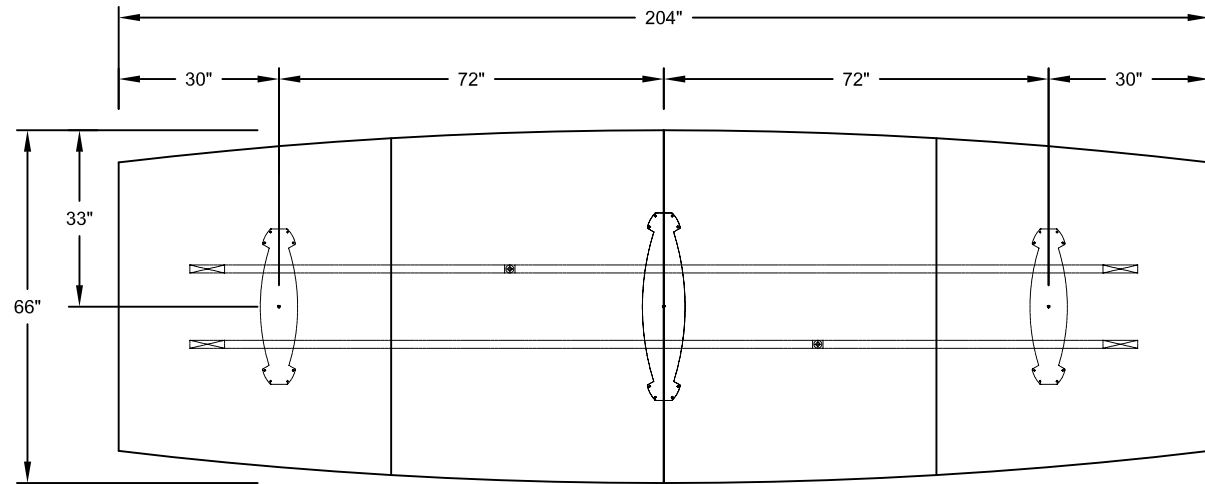

MODEL - DUO BASES
 SIZE: 204" X 66"

PLAN VIEW

DIMENSIONS SHOWN TO CENTRE OF BASES

THIS DRAWING IS CONFIDENTIAL AND PROPRIETARY. NO PART OF THIS DRAWING
 MAY BE COPIED, DISCLOSED TO ANY THIRD PARTY OR USED FOR ANY PURPOSE
 WITHOUT THE EXPRESS WRITTEN AUTHORIZATION OF NIENKAMPER FURNITURE & ACCESSORIES

MODEL - TAPER AND T- BASES
 SIZE: 204" X 66"

PLAN VIEW

DIMENSIONS SHOWN TO CENTRE OF BASES

THIS DRAWING IS CONFIDENTIAL AND PROPRIETARY. NO PART OF THIS DRAWING
 MAY BE COPIED, DISCLOSED TO ANY THIRD PARTY OR USED FOR ANY PURPOSE
 WITHOUT THE EXPRESS WRITTEN AUTHORIZATION OF NIENKAMPER FURNITURE & ACCESSORIES