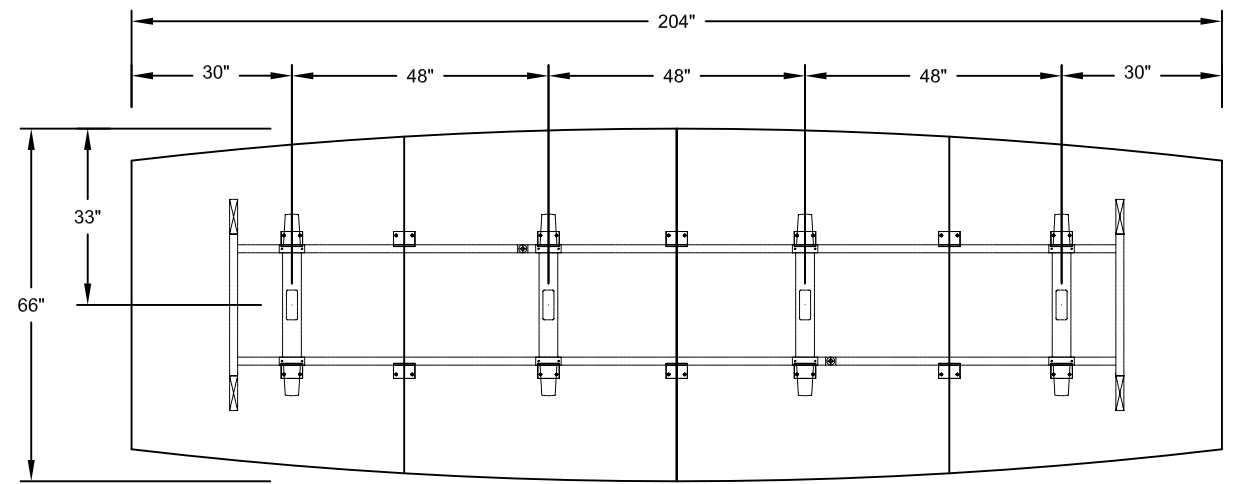

MODEL - DUO BASES
 SIZE: 204" X 66"

PLAN VIEW

DIMENSIONS SHOWN TO CENTRE OF BASES

THIS DRAWING IS CONFIDENTIAL AND PROPRIETARY. NO PART OF THIS DRAWING
 MAY BE COPIED, DISCLOSED TO ANY THIRD PARTY OR USED FOR ANY PURPOSE
 WITHOUT THE EXPRESS WRITTEN AUTHORIZATION OF NIENKAMPER FURNITURE & ACCESSORIES

MODEL - TAPER AND T- BASES
 SIZE: 204" X 66"

PLAN VIEW

DIMENSIONS SHOWN TO CENTRE OF BASES

THIS DRAWING IS CONFIDENTIAL AND PROPRIETARY. NO PART OF THIS DRAWING
 MAY BE COPIED, DISCLOSED TO ANY THIRD PARTY OR USED FOR ANY PURPOSE
 WITHOUT THE EXPRESS WRITTEN AUTHORIZATION OF NIENKAMPER FURNITURE & ACCESSORIES