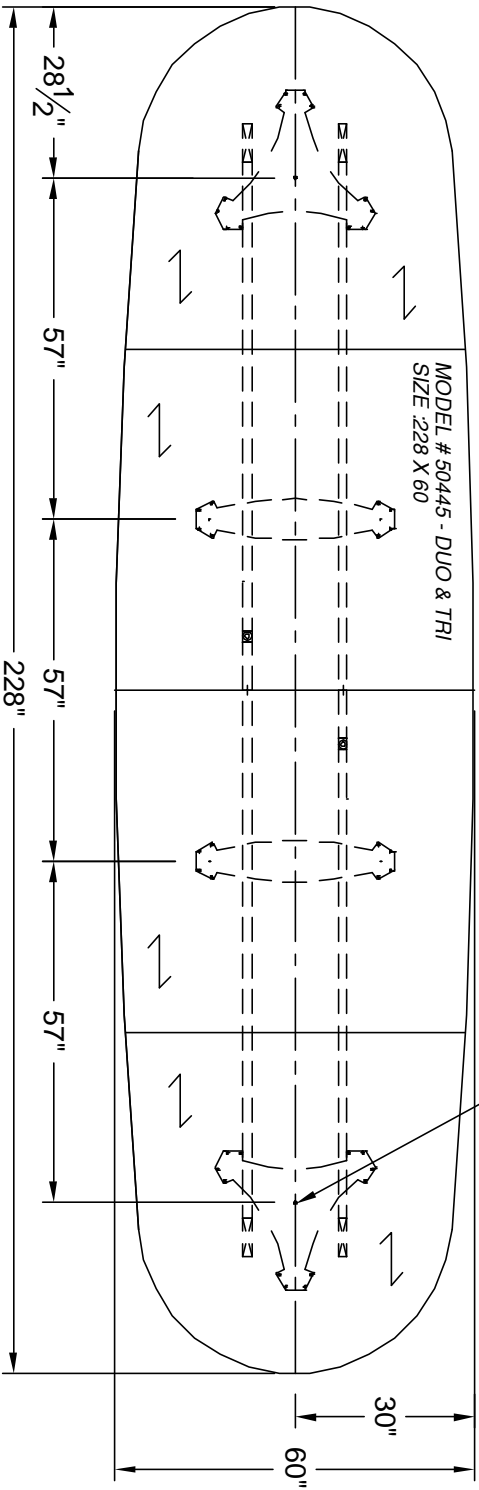

nienkämper

257 Finchdene Square
Scarborough, Ontario,
Canada M1X 1B9
Tel 416-298-5700 / Fax 416-298-4426
EMAIL : customerservice@nienkamper.com

LOCATE CORE DRILL AT CENTRE OF BASES

PLAN VIEW

THIS DRAWING IS CONFIDENTIAL AND PROPRIETARY. NO PART OF THIS DRAWING MAY BE COPIED,
DISCLOSED OR SENT TO ANY THIRD PARTY OR USED FOR ANY PURPOSE WITHOUT THE EXPRESS WRITTEN
AUTHORIZATION OF NIENKÄMPER FURNITURE AND ACCESSORIES.