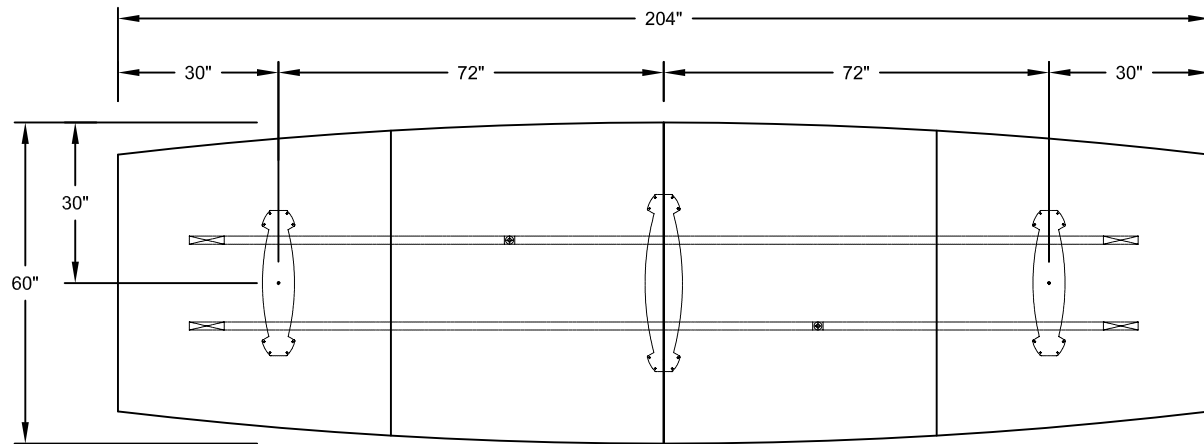

MODEL - DUO BASES
 SIZE: 204" X 60"

PLAN VIEW

DIMENSIONS SHOWN TO CENTRE OF BASES

THIS DRAWING IS CONFIDENTIAL AND PROPRIETARY. NO PART OF THIS DRAWING
 MAY BE COPIED, DISCLOSED TO ANY THIRD PARTY OR USED FOR ANY PURPOSE
 WITHOUT THE EXPRESS WRITTEN AUTHORIZATION OF NIENKAMPER FURNITURE & ACCESSORIES

MODEL - TAPER AND T- BASES
 SIZE: 204" X 60"

PLAN VIEW

DIMENSIONS SHOWN TO CENTRE OF BASES

THIS DRAWING IS CONFIDENTIAL AND PROPRIETARY. NO PART OF THIS DRAWING
 MAY BE COPIED, DISCLOSED TO ANY THIRD PARTY OR USED FOR ANY PURPOSE
 WITHOUT THE EXPRESS WRITTEN AUTHORIZATION OF NIENKAMPER FURNITURE & ACCESSORIES