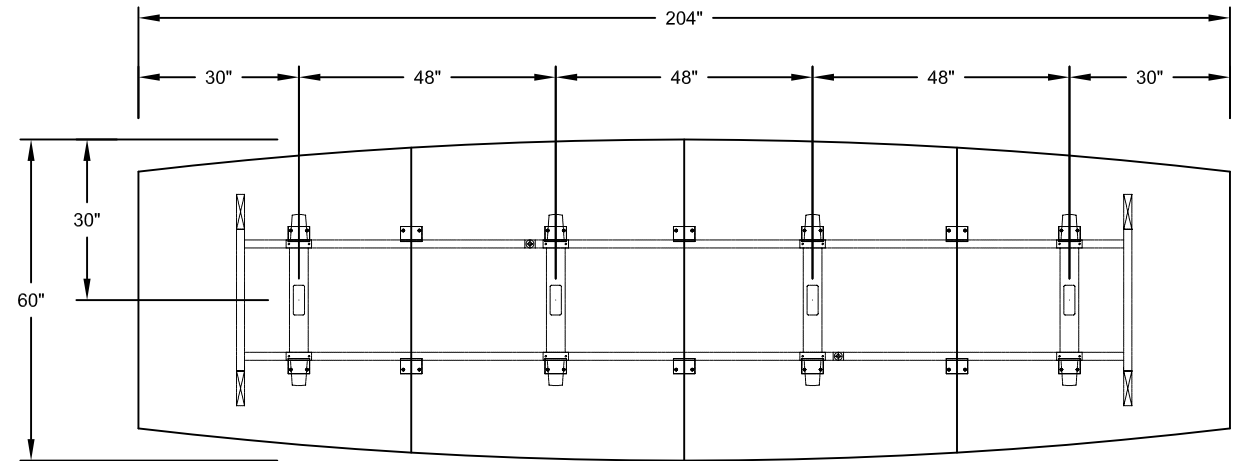

MODEL - DUO BASES
 SIZE: 204" X 60"

PLAN VIEW

DIMENSIONS SHOWN TO CENTRE OF BASES

THIS DRAWING IS CONFIDENTIAL AND PROPRIETARY. NO PART OF THIS DRAWING
 MAY BE COPIED, DISCLOSED TO ANY THIRD PARTY OR USED FOR ANY PURPOSE
 WITHOUT THE EXPRESS WRITTEN AUTHORIZATION OF NIENKAMPER FURNITURE & ACCESSORIES

MODEL - TAPER AND T- BASES
 SIZE: 204" X 60"

PLAN VIEW

DIMENSIONS SHOWN TO CENTRE OF BASES

THIS DRAWING IS CONFIDENTIAL AND PROPRIETARY. NO PART OF THIS DRAWING
 MAY BE COPIED, DISCLOSED TO ANY THIRD PARTY OR USED FOR ANY PURPOSE
 WITHOUT THE EXPRESS WRITTEN AUTHORIZATION OF NIENKAMPER FURNITURE & ACCESSORIES