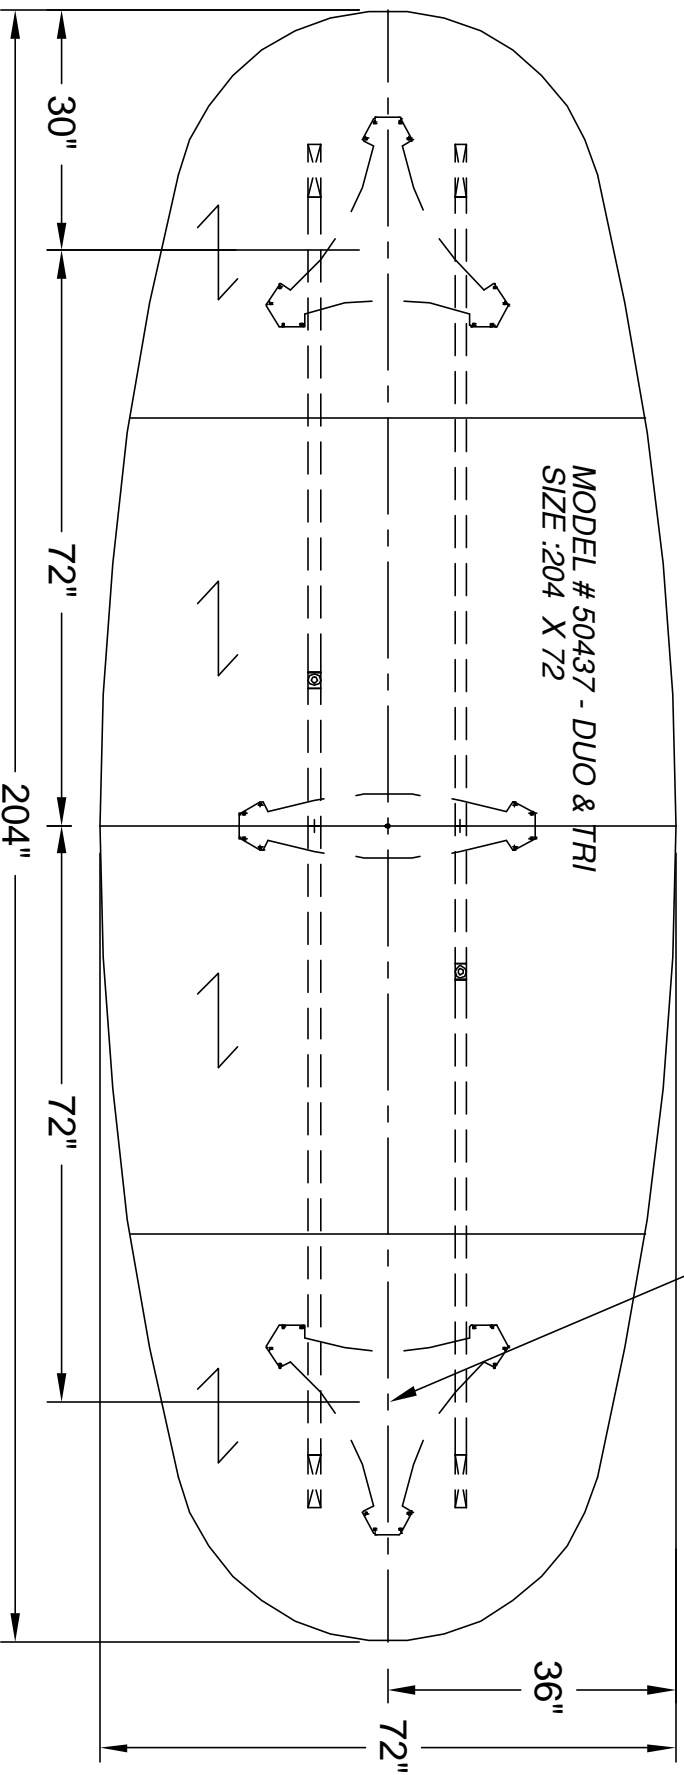

nienkämper

257 Finchdene Square
Scarborough, Ontario,
Canada M1X 1B9

Tel 416-298-5700 / Fax 416-298-4426
EMAIL : customerservice@nienkamper.com

LOCATE CORE DRILL AT CENTRE OF BASES

PLAN VIEW

THIS DRAWING IS CONFIDENTIAL AND PROPRIETARY. NO PART OF THIS DRAWING MAY BE COPIED,
DISCLOSED OR SENT TO ANY THIRD PARTY OR USED FOR ANY PURPOSE WITHOUT THE EXPRESS WRITTEN
AUTHORIZATION OF NIENKAMPER FURNITURE AND ACCESSORIES.