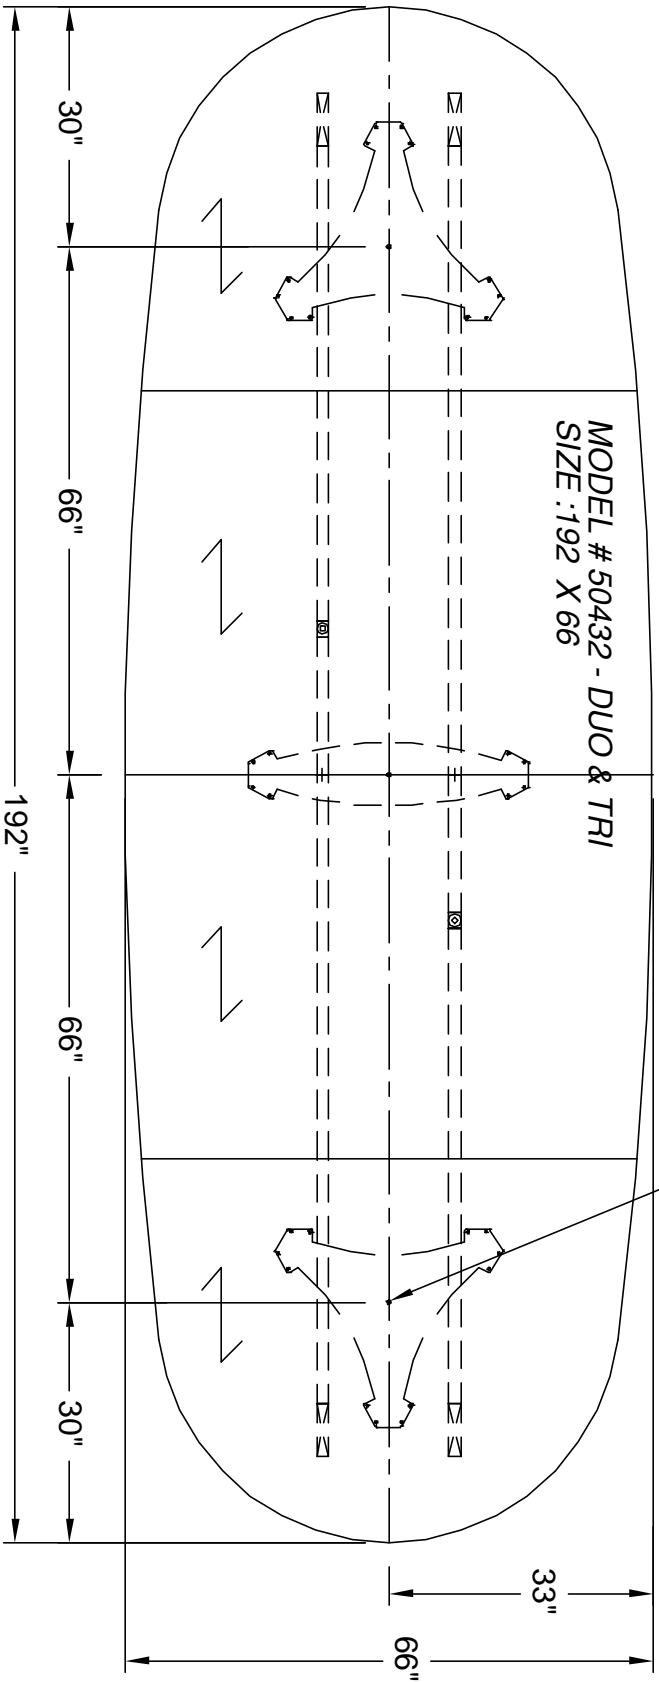

# nienkämper

257 Finchdene Square  
Scarborough, Ontario,  
Canada M1X 1B9  
Tel 416-298-5700 / Fax 416-298-4426  
EMAIL : [customerservice@nienkamper.com](mailto:customerservice@nienkamper.com)

LOCATE CORE DRILL AT CENTRE OF BASES

## PLAN VIEW

THIS DRAWING IS CONFIDENTIAL AND PROPRIETARY. NO PART OF THIS DRAWING MAY BE COPIED,  
DISCLOSED OR SENT TO ANY THIRD PARTY OR USED FOR ANY PURPOSE WITHOUT THE EXPRESS WRITTEN  
AUTHORIZATION OF NIENKÄMPEL FURNITURE AND ACCESSORIES.