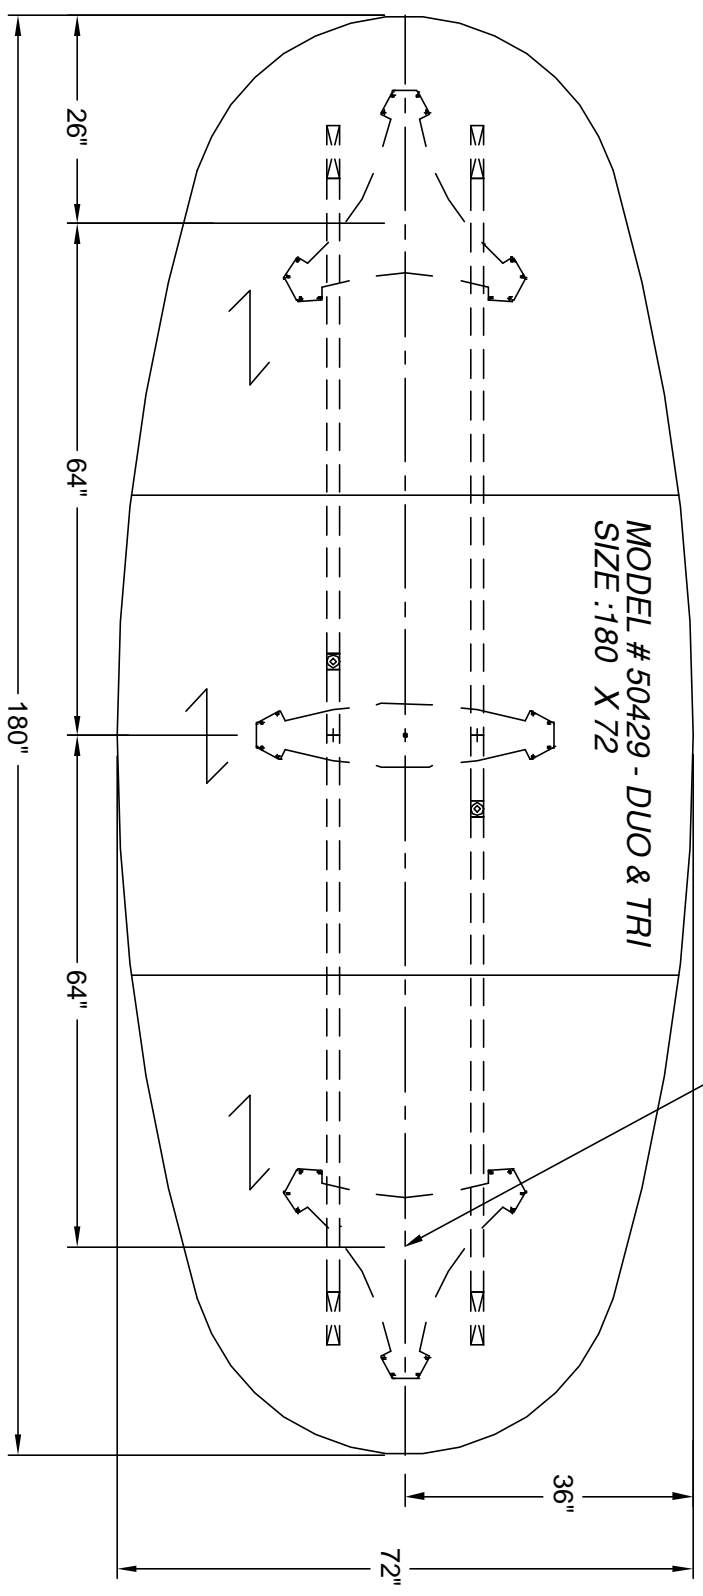

ICF Group
nienkämper

257 Finchdene Square
Scarborough, Ontario,
Canada M1X 1B9
Tel 416-298-5700 / Fax 416-298-4426
EMAIL : customerservice@nienkamper.com

LOCATE CORE DRILL AT CENTRE OF BASES

PLAN VIEW

THIS DRAWING IS CONFIDENTIAL AND PROPRIETARY. NO PART OF THIS DRAWING MAY BE COPIED,
DISCLOSED OR SENT TO ANY THIRD PARTY OR USED FOR ANY PURPOSE WITHOUT THE EXPRESS WRITTEN
AUTHORIZATION OF NIENKAMPER FURNITURE AND ACCESSORIES.