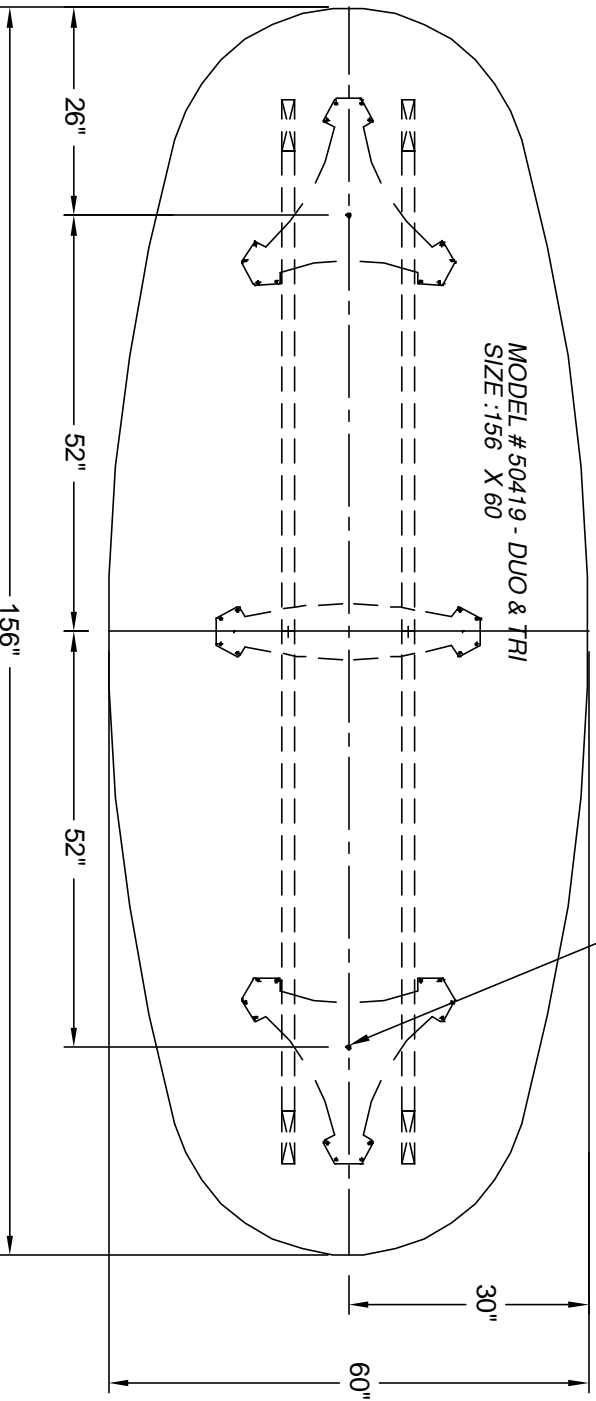

IGF Group
nienkämper

257 Finchdene Square
Scarborough, Ontario,
Canada M1X 1B9
Tel 416-298-5700 / Fax 416-298-4426
EMAIL : customerservice@nienkamper.com

LOCATE CORE DRILL AT CENTRE OF BASES

PLAN VIEW

THIS DRAWING IS CONFIDENTIAL AND PROPRIETARY. NO PART OF THIS DRAWING MAY BE COPIED,
DISCLOSED OR SENT TO ANY THIRD PARTY OR USED FOR ANY PURPOSE WITHOUT THE EXPRESS WRITTEN
AUTHORIZATION OF NIENKÄMPER FURNITURE AND ACCESSORIES.