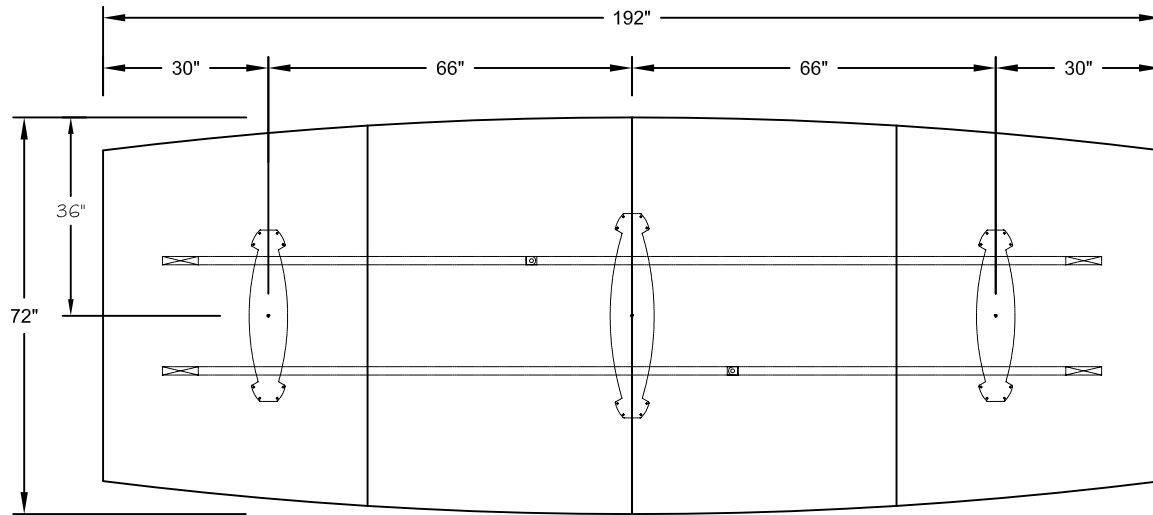

MODEL - DUO BASES  
SIZE: 192" X 72"

DIMENSIONS SHOWN TO CENTRE OF BASES

THIS DRAWING IS CONFIDENTIAL AND PROPRIETARY. NO PART OF THIS DRAWING  
MAY BE COPIED, DISCLOSED TO ANY THIRD PARTY OR USED FOR ANY PURPOSE  
WITHOUT THE EXPRESS WRITTEN AUTHORIZATION OF NIENKAMPER FURNITURE & ACCESSORIES

MODEL - TAPER AND T- BASES  
SIZE: 192" X 72"

DIMENSIONS SHOWN TO CENTRE OF BASES

THIS DRAWING IS CONFIDENTIAL AND PROPRIETARY. NO PART OF THIS DRAWING  
MAY BE COPIED, DISCLOSED TO ANY THIRD PARTY OR USED FOR ANY PURPOSE  
WITHOUT THE EXPRESS WRITTEN AUTHORIZATION OF NIENKAMPER FURNITURE & ACCESSORIES