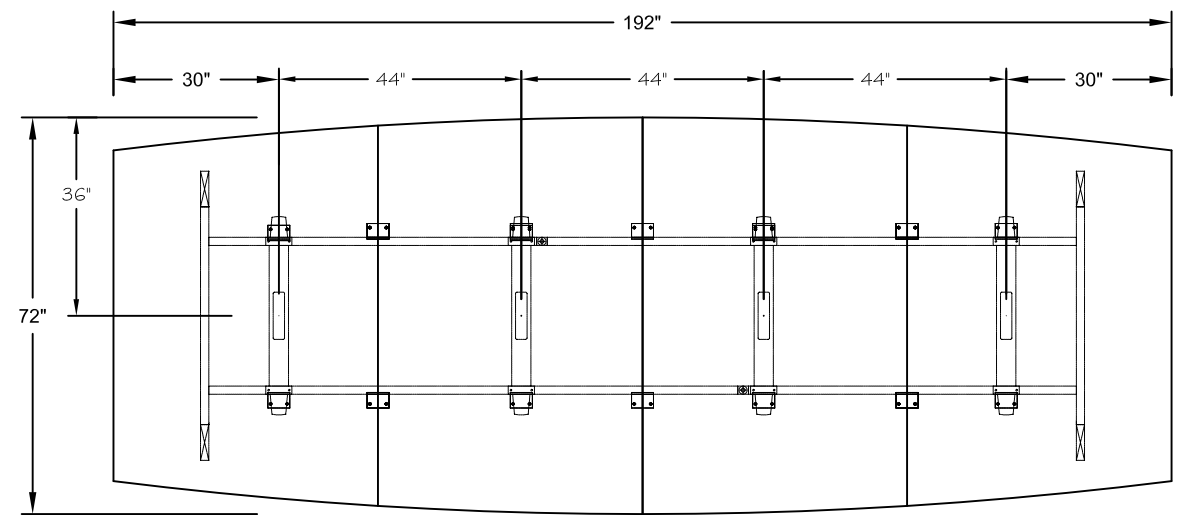

MODEL - DUO BASES  
SIZE: 192" X 72"

DIMENSIONS SHOWN TO CENTRE OF BASES

THIS DRAWING IS CONFIDENTIAL AND PROPRIETARY. NO PART OF THIS DRAWING  
MAY BE COPIED, DISCLOSED TO ANY THIRD PARTY OR USED FOR ANY PURPOSE  
WITHOUT THE EXPRESS WRITTEN AUTHORIZATION OF NIENKAMPER FURNITURE & ACCESSORIES

MODEL - TAPER AND T- BASES  
SIZE: 192" X 72"

DIMENSIONS SHOWN TO CENTRE OF BASES

THIS DRAWING IS CONFIDENTIAL AND PROPRIETARY. NO PART OF THIS DRAWING  
MAY BE COPIED, DISCLOSED TO ANY THIRD PARTY OR USED FOR ANY PURPOSE  
WITHOUT THE EXPRESS WRITTEN AUTHORIZATION OF NIENKAMPER FURNITURE & ACCESSORIES