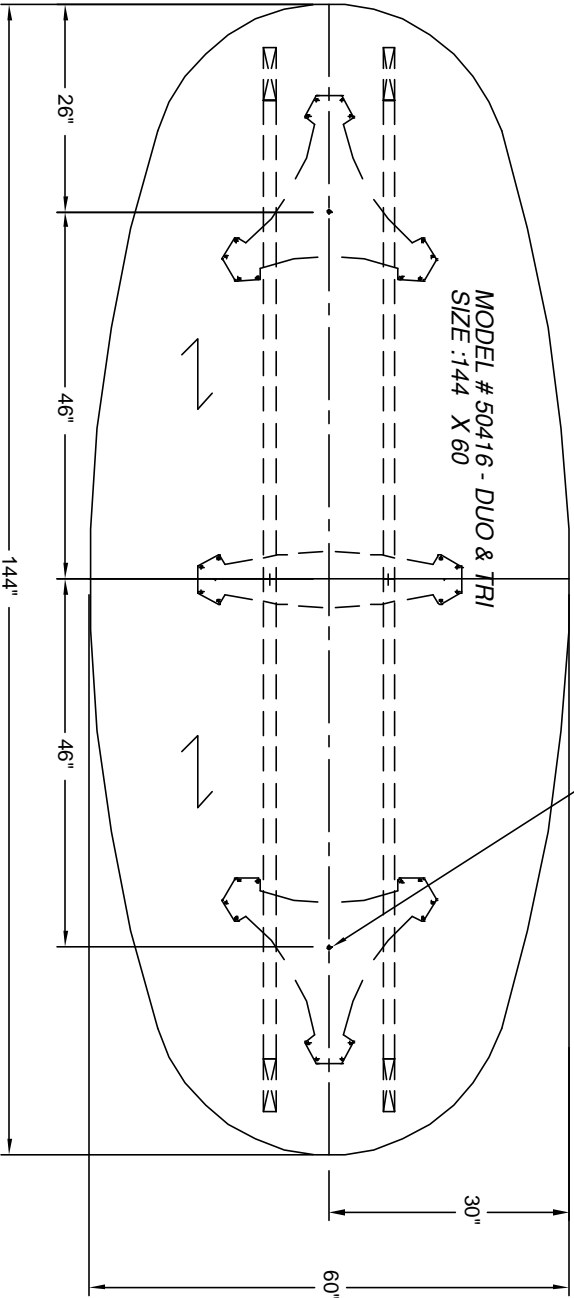

nienkämper

257 Finchdene Square
Scarborough, Ontario,
Canada M1X 1B9
Tel 416-298-5700 / Fax 416-298-4426
EMAIL : customerservice@nienkamper.com

LOCATE CORE DRILL AT CENTRE OF BASES

THIS DRAWING IS CONFIDENTIAL AND PROPRIETARY. NO PART OF THIS DRAWING MAY BE COPIED,
DISCLOSED OR SENT TO ANY THIRD PARTY OR USED FOR ANY PURPOSE WITHOUT THE EXPRESS WRITTEN
AUTHORIZATION OF NIENKÄMPER FURNITURE AND ACCESSORIES.