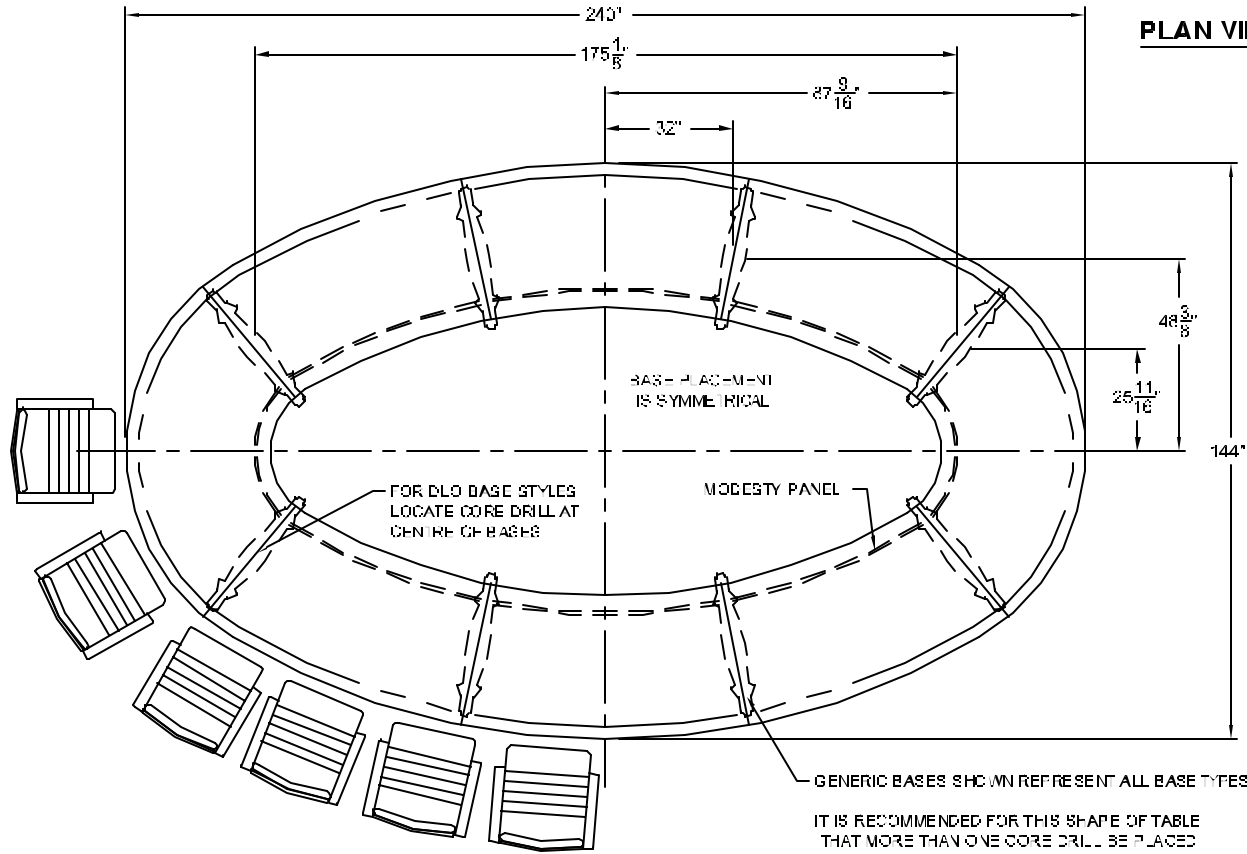

ICF group

nienkämper

257 Finchdene Square  
 Scarborough, Ontario,  
 Canada M1X 1B9  
 Tel: 416-298-8700 / Fax: 416-298-4426  
 EMAIL: customerservice@nienkamper.com

**PLAN VIEW**

LEG STYLE	MODEL
DLO BASE	- 24726, 24726, 24726
TAPER - POLISHED	- 24726
TAPER - PAINTED	- 24726
T LEG - POLISHED	- 24726
T LEG - ANNOXIZED	- 24726
CASTLER BASE	- 24726
SIZE	240 X 144
SEATING	18 - 22