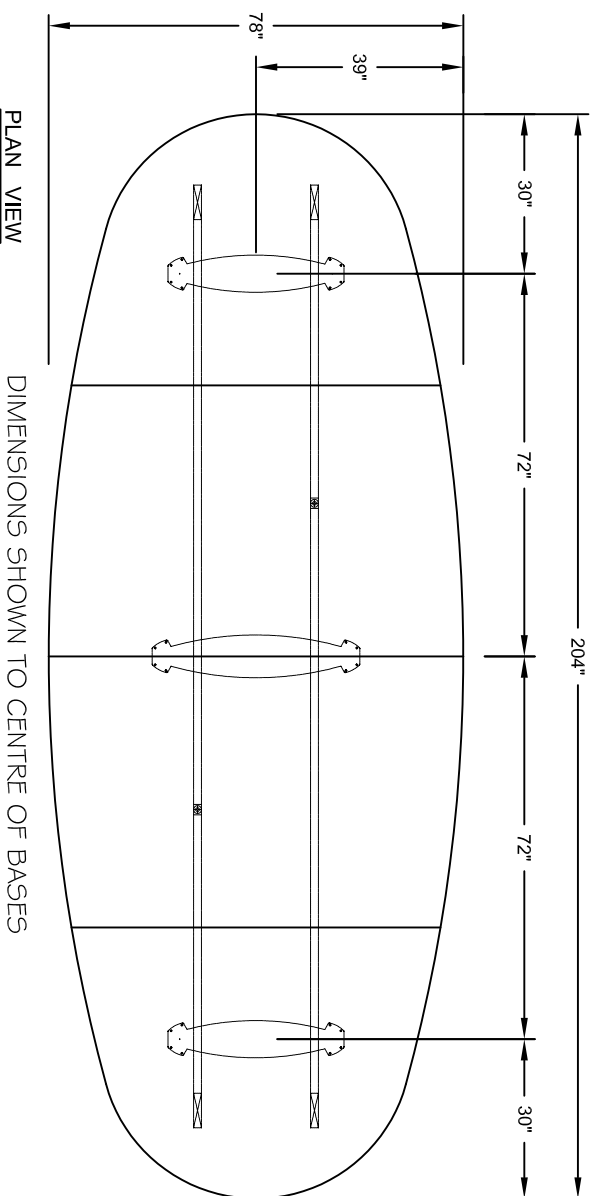

nienkämper

257 Finchdene Square
Scarborough, Ontario,
Canada M1X 1B9
Tel | 1-800-668-9318
EMAIL - mail@nienkamper.com
www.nienkamper.com

MODEL - DUO BASES
SIZE: 204" X 78"

THIS DRAWING IS CONFIDENTIAL AND PROPRIETARY. NO PART OF THIS DRAWING
MAY BE COPIED, DISCLOSED TO ANY THIRD PARTY OR USED FOR ANY PURPOSE
WITHOUT THE EXPRESS WRITTEN AUTHORIZATION OF NIENKAMPER FURNITURE & ACCESSORIES

nienkämper

257 Finchdene Square
Scarborough, Ontario,
Canada M1X 1B9
Tel | 1-800-668-9318
EMAIL - mail@nienkamper.com
www.nienkamper.com

MODEL - TAPER AND T-BASES
SIZE: 204" X 78"

THIS DRAWING IS CONFIDENTIAL AND PROPRIETARY. NO PART OF THIS DRAWING
MAY BE COPIED, DISCLOSED TO ANY THIRD PARTY OR USED FOR ANY PURPOSE
WITHOUT THE EXPRESS WRITTEN AUTHORIZATION OF NIENKAMPER FURNITURE & ACCESSORIES