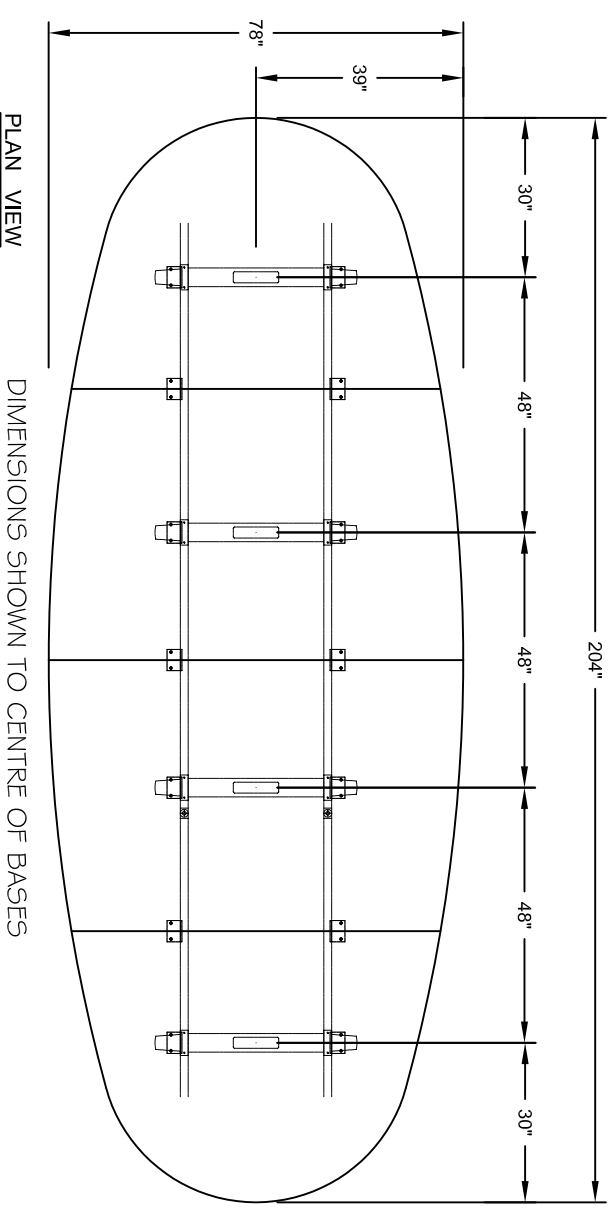

nienkämper

257 Finchdene Square
Scarborough, Ontario,
Canada M1X 1B9
Tel | 1-800-668-9318
EMAIL - mail@nienkamper.com
www.nienkamper.com

MODEL - DUO BASES
SIZE: 204" X 78"

THIS DRAWING IS CONFIDENTIAL AND PROPRIETARY. NO PART OF THIS DRAWING
MAY BE COPIED, DISCLOSED TO ANY THIRD PARTY OR USED FOR ANY PURPOSE
WITHOUT THE EXPRESS WRITTEN AUTHORIZATION OF NIENKAMPER FURNITURE & ACCESSORIES

nienkämper

257 Finchdene Square
Scarborough, Ontario,
Canada M1X 1B9
Tel | 1-800-668-9318
EMAIL - mail@nienkamper.com
www.nienkamper.com

MODEL - TAPER AND T-BASES
SIZE: 204" X 78"

THIS DRAWING IS CONFIDENTIAL AND PROPRIETARY. NO PART OF THIS DRAWING
MAY BE COPIED, DISCLOSED TO ANY THIRD PARTY OR USED FOR ANY PURPOSE
WITHOUT THE EXPRESS WRITTEN AUTHORIZATION OF NIENKAMPER FURNITURE & ACCESSORIES