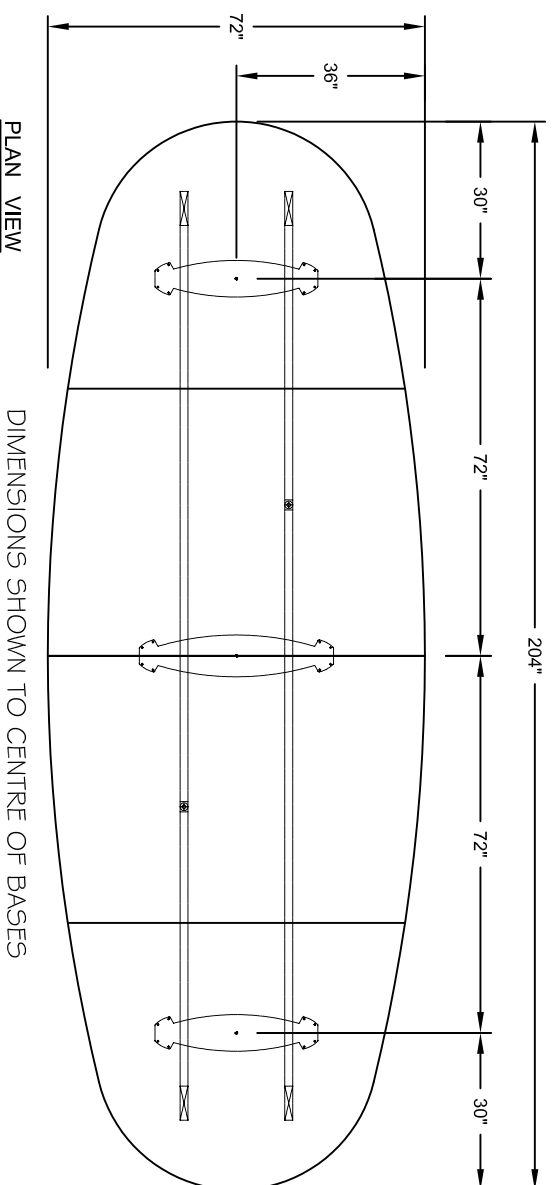

nienkämper

257 Finchdene Square
Scarborough, Ontario,
Canada M1X 1B9
Tel 1-800-668-9318
EMAIL: mail@nienkämper.com
www.nienkämper.com

MODEL - DUO BASES
SIZE: 204" X 72"

THIS DRAWING IS CONFIDENTIAL AND PROPRIETARY. NO PART OF THIS DRAWING
MAY BE COPIED, DISCLOSED TO ANY THIRD PARTY OR USED FOR ANY PURPOSE
WITHOUT THE EXPRESS WRITTEN AUTHORIZATION OF NIENKÄMPER FURNITURE & ACCESSORIES

nienkämper

257 Finchdene Square
Scarborough, Ontario,
Canada M1X 1B9
Tel 1-800-668-9318
EMAIL: mail@nienkämper.com
www.nienkämper.com

MODEL - TAPER AND T-BASES
SIZE: 204" X 72"

THIS DRAWING IS CONFIDENTIAL AND PROPRIETARY. NO PART OF THIS DRAWING
MAY BE COPIED, DISCLOSED TO ANY THIRD PARTY OR USED FOR ANY PURPOSE
WITHOUT THE EXPRESS WRITTEN AUTHORIZATION OF NIENKÄMPER FURNITURE & ACCESSORIES