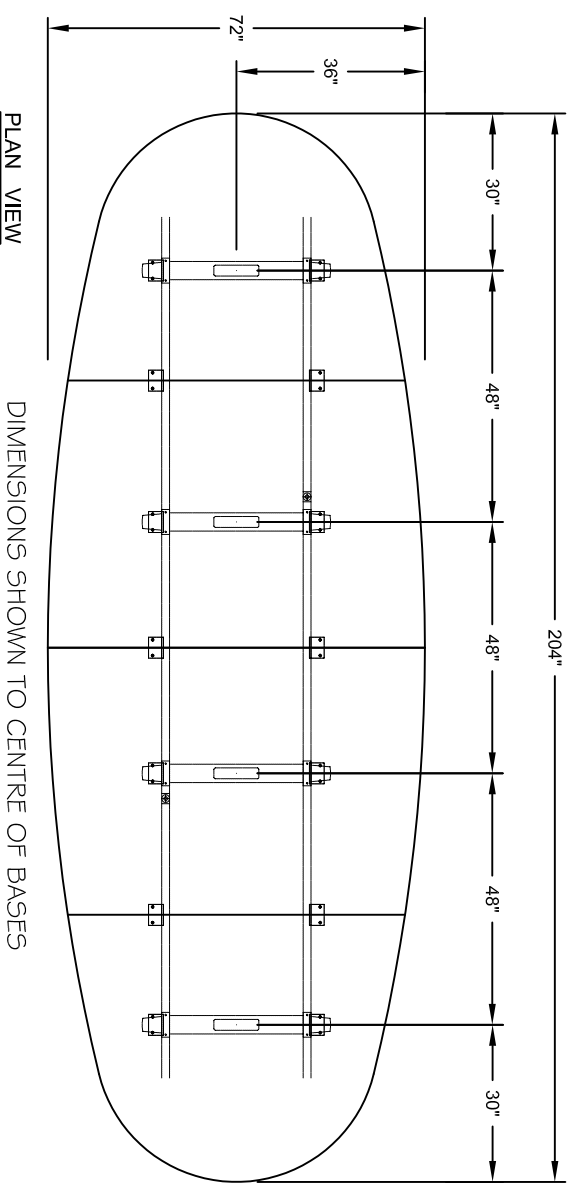

nienkämper

257 Finchdene Square
Scarborough, Ontario,
Canada M1X 1B9
Tel 1-800-668-9318
EMAIL: mail@nienkämper.com
www.nienkämper.com

MODEL - DUO BASES
SIZE: 204" X 72"

THIS DRAWING IS CONFIDENTIAL AND PROPRIETARY. NO PART OF THIS DRAWING
MAY BE COPIED, DISCLOSED TO ANY THIRD PARTY OR USED FOR ANY PURPOSE
WITHOUT THE EXPRESS WRITTEN AUTHORIZATION OF NIENKÄMPER FURNITURE & ACCESSORIES

nienkämper

257 Finchdene Square
Scarborough, Ontario,
Canada M1X 1B9
Tel 1-800-668-9318
EMAIL: mail@nienkämper.com
www.nienkämper.com

MODEL - TAPER AND T-BASES
SIZE: 204" X 72"

THIS DRAWING IS CONFIDENTIAL AND PROPRIETARY. NO PART OF THIS DRAWING
MAY BE COPIED, DISCLOSED TO ANY THIRD PARTY OR USED FOR ANY PURPOSE
WITHOUT THE EXPRESS WRITTEN AUTHORIZATION OF NIENKÄMPER FURNITURE & ACCESSORIES