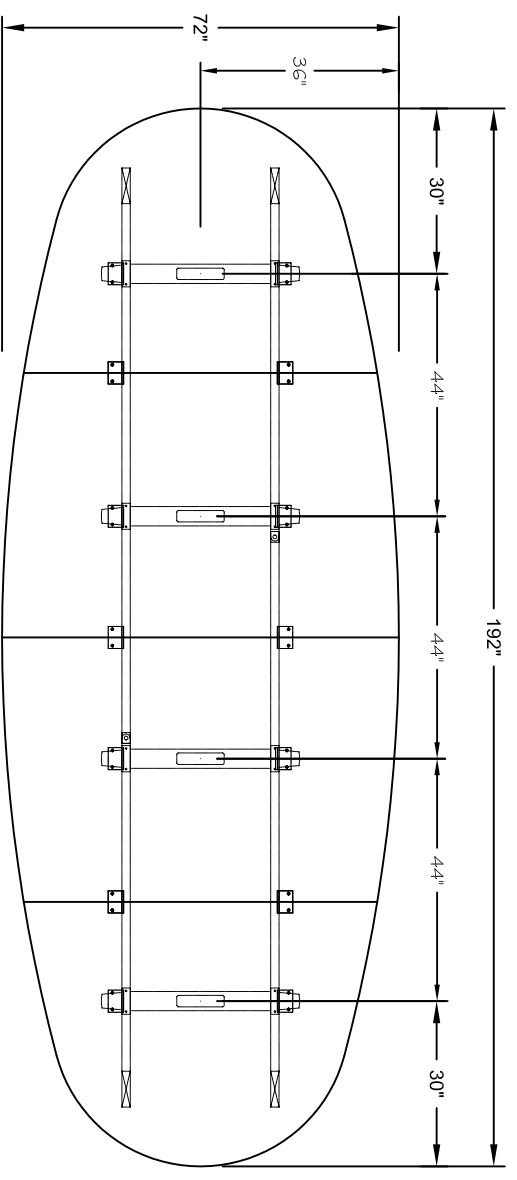

nienkämper

257 Finchdene Square
Scarborough, Ontario,
Canada M1X 1B9
Tel 1-800-668-9318

EMAIL - mail@nienkamper.com
www.nienkamper.com

MODEL - TAPER AND T- BASES
SIZE: 192" X 72"

DIMENSIONS SHOWN TO CENTRE OF BASES