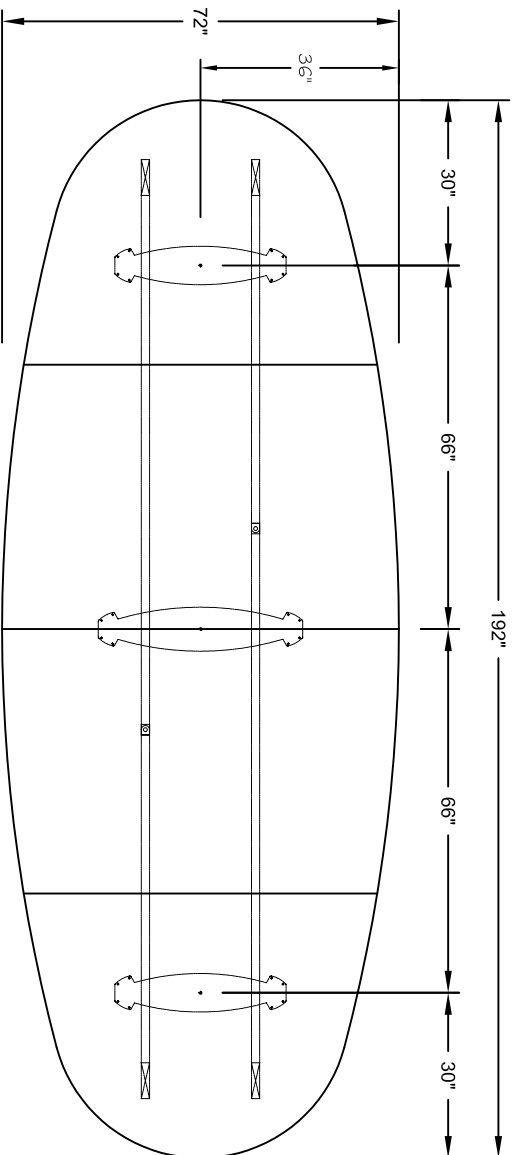

nienkämper

257 Finchdene Square
Scarborough, Ontario,
Canada M1X 1B9
Tel 1-800-668-9318

EMAIL - mail@nienkamper.com
www.nienkamper.com

MODEL - DUO BASES
SIZE: 192" X 72"

DIMENSIONS SHOWN TO CENTRE OF BASES

nienkämper

257 Finchdene Square
Scarborough, Ontario,
Canada M1X 1B9
Tel 1-800-668-9318

EMAIL - mail@nienkamper.com
www.nienkamper.com

MODEL - TAPER AND T- BASES
SIZE: 192" X 72"

DIMENSIONS SHOWN TO CENTRE OF BASES