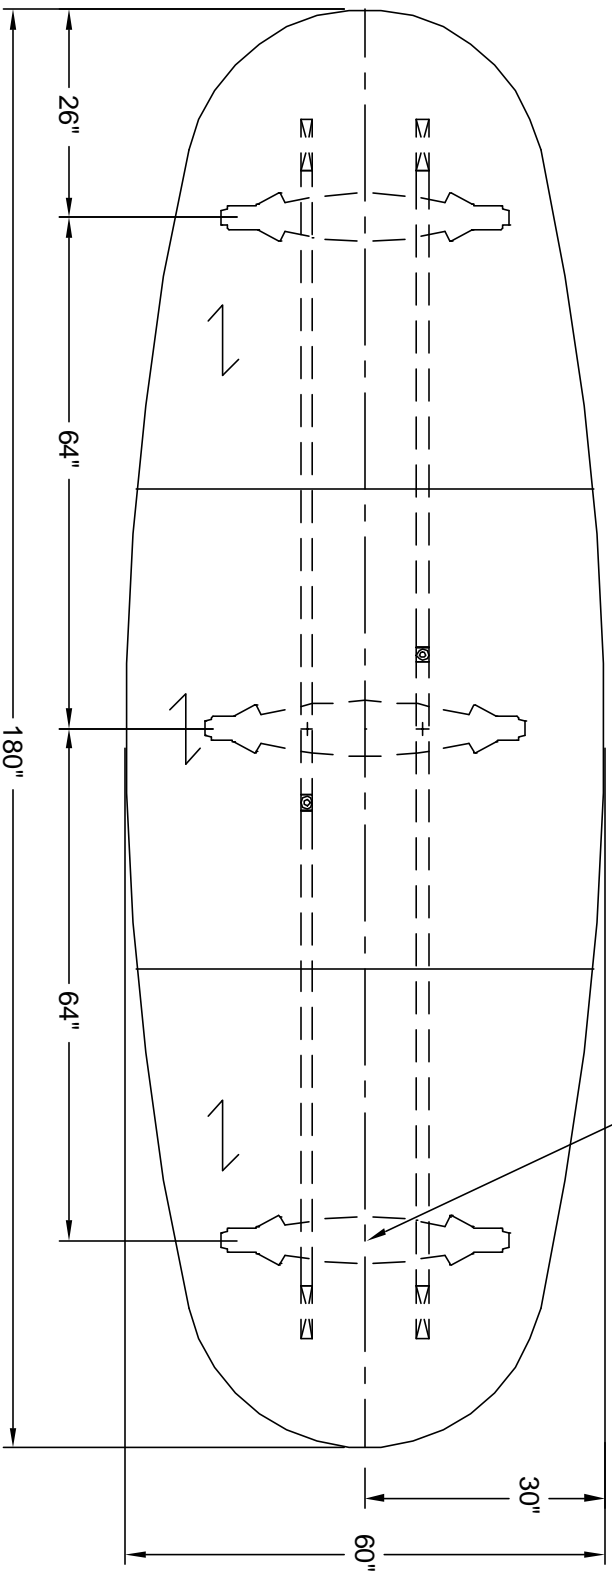

nienkämper

257 Finchdene Square
Scarborough, Ontario,
Canada M1X 1B9
Tel 416-298-5700 / Fax 416-298-4426
EMAIL : customerservice@nienkamper.com

PLAN VIEW

LOCATE CORE DRILL AT CENTRE OF BASES

THIS DRAWING IS CONFIDENTIAL AND PROPRIETARY. NO PART OF THIS DRAWING MAY BE COPIED,
DISCLOSED OR SENT TO ANY THIRD PARTY OR USED FOR ANY PURPOSE WITHOUT THE EXPRESS WRITTEN
AUTHORIZATION OF NIENKÄMPER FURNITURE AND ACCESSORIES.