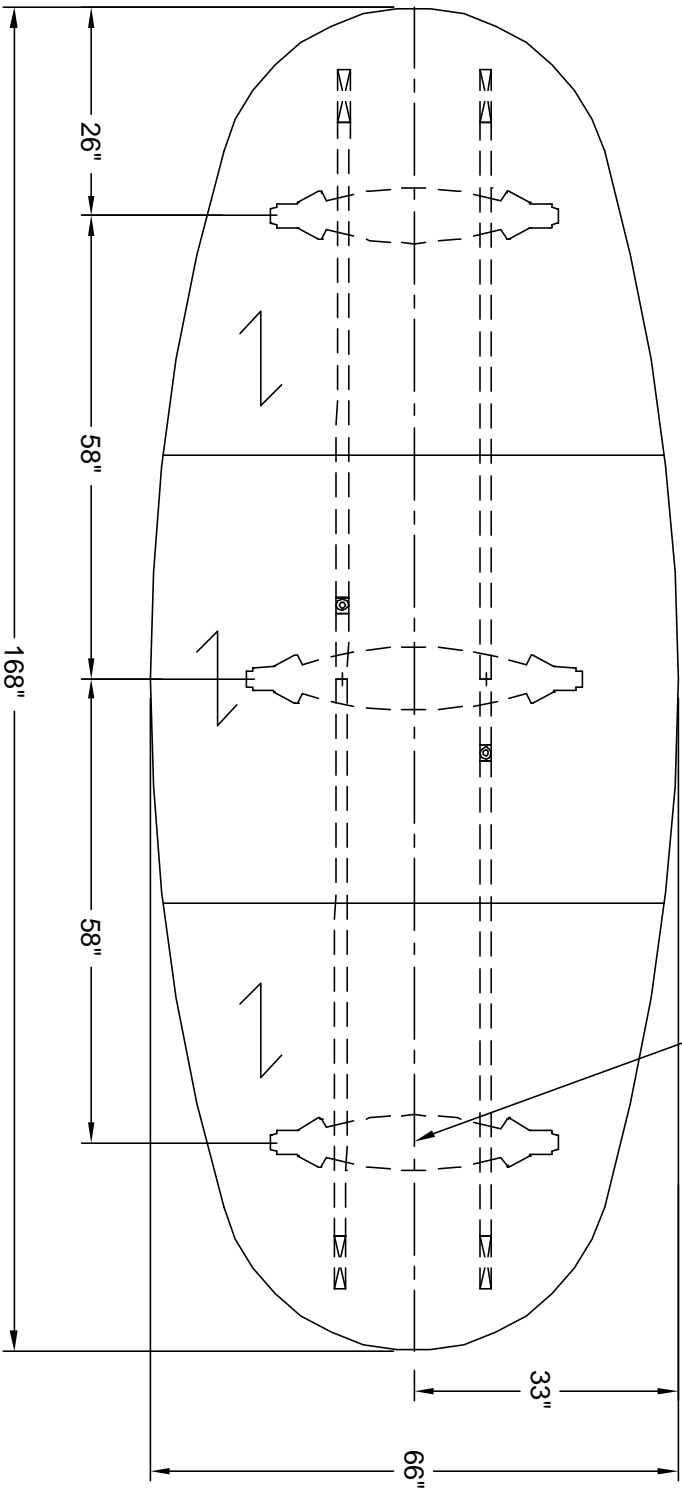

nienkämper

257 Finchdene Square
Scarborough, Ontario,
Canada M1X 1B9
Tel 416-298-5700 / Fax 416-298-4426
EMAIL : customerservice@nienkamper.com

LOCATE CORE DRILL AT CENTRE OF BASES

PLAN VIEW

THIS DRAWING IS CONFIDENTIAL AND PROPRIETARY. NO PART OF THIS DRAWING MAY BE COPIED,
DISCLOSED OR SENT TO ANY THIRD PARTY OR USED FOR ANY PURPOSE WITHOUT THE EXPRESS WRITTEN
AUTHORIZATION OF NIENKÄMPER FURNITURE AND ACCESSORIES.