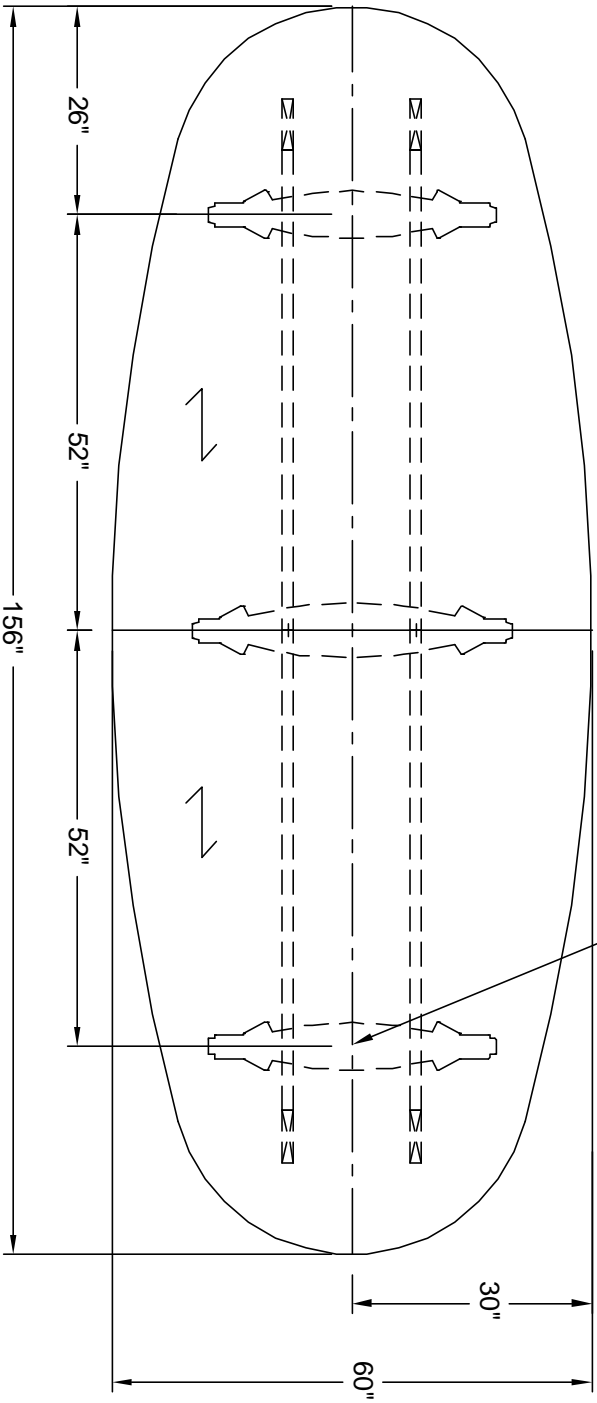

nienkämper

257 Finchdene Square
Scarborough, Ontario,
Canada M1X 1B9
Tel 416-298-5700 / Fax 416-298-4426
EMAIL : customerservice@nienkamper.com

LOCATE CORE DRILL AT CENTRE OF BASES

PLAN VIEW

THIS DRAWING IS CONFIDENTIAL AND PROPRIETARY. NO PART OF THIS DRAWING MAY BE COPIED,
DISCLOSED OR SENT TO ANY THIRD PARTY OR USED FOR ANY PURPOSE WITHOUT THE EXPRESS WRITTEN
AUTHORIZATION OF NIENKÄMPER FURNITURE AND ACCESSORIES.