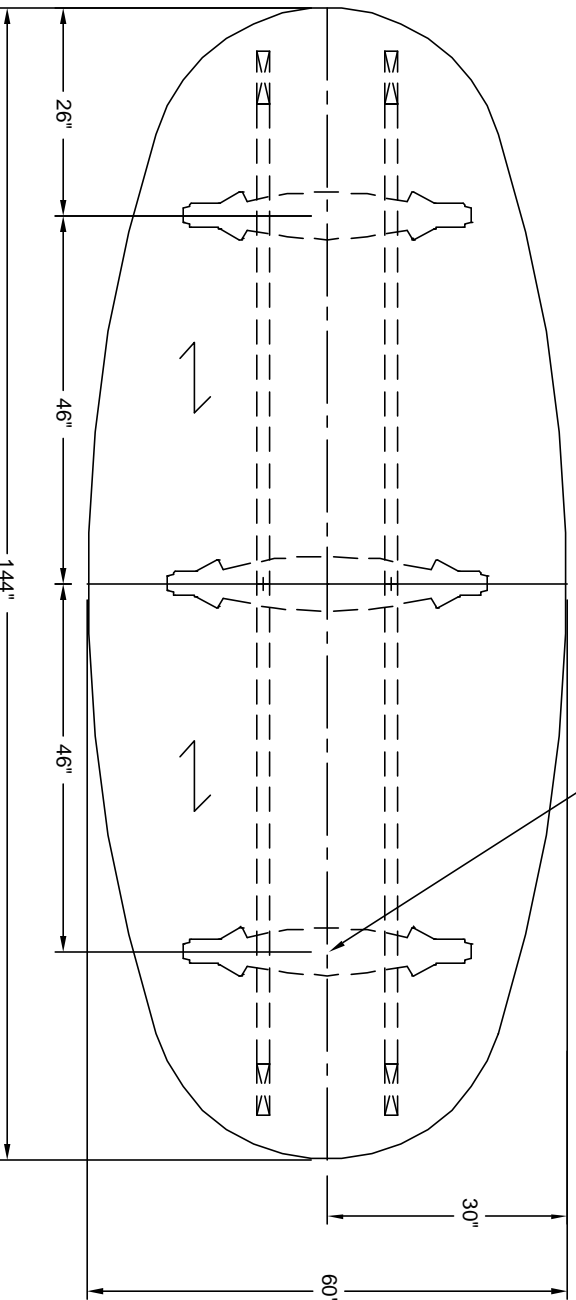

# nienkämper

257 Finchdene Square  
Scarborough, Ontario,  
Canada M1X 1B9  
Tel 416-298-5700 / Fax 416-298-4426  
EMAIL : [customerservice@nienkamper.com](mailto:customerservice@nienkamper.com)

LOCATE CORE DRILL AT CENTRE OF BASES