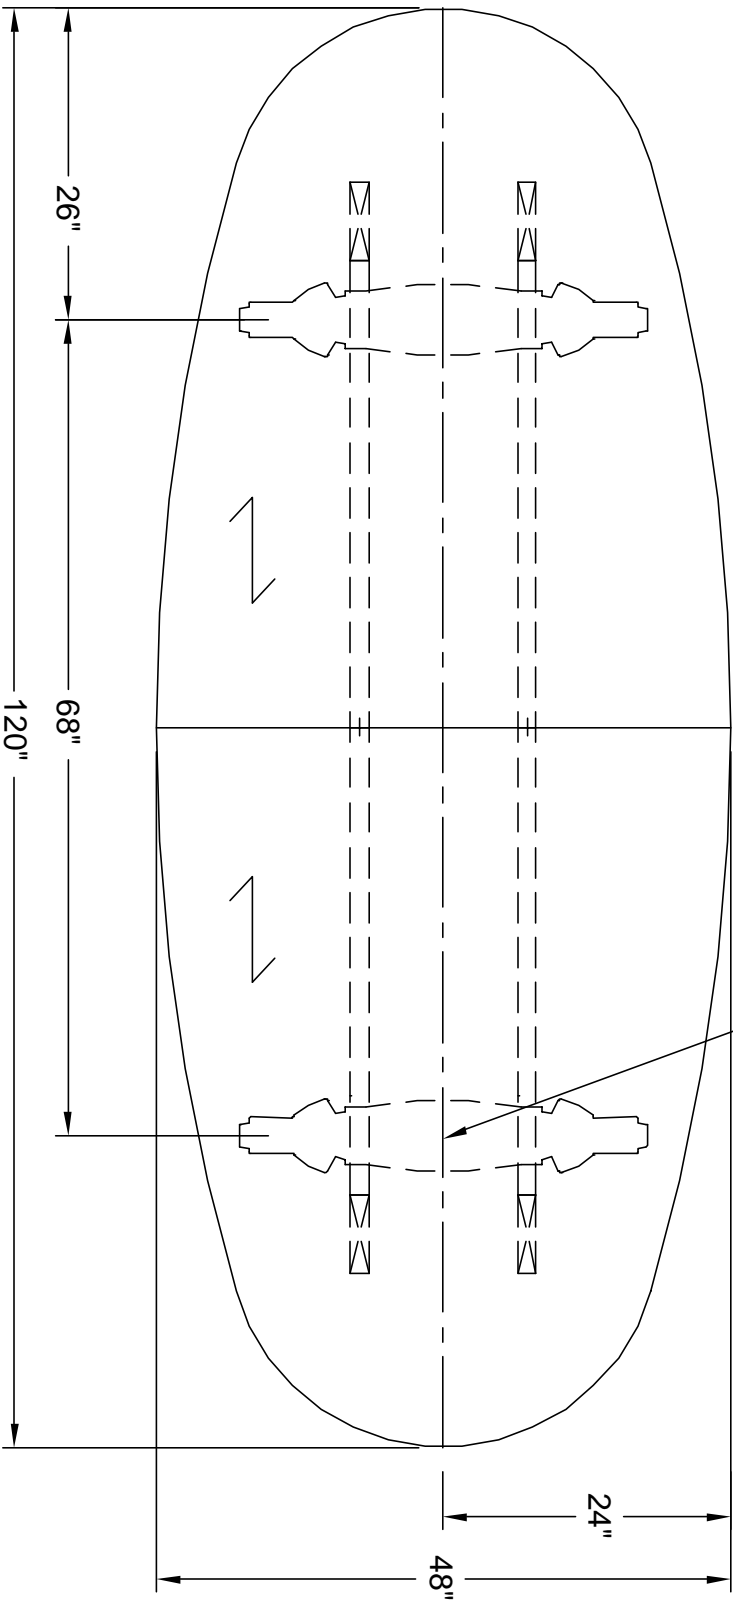

nienkämper

257 Finchdene Square
Scarborough, Ontario,
Canada M1X 1B9
Tel: 416-298-5700 / Fax 416-298-4426
EMAIL: customerservice@nienkamper.com

LOCATE CORE DRILL AT CENTRE OF BASES

PLAN VIEW

THIS DRAWING IS CONFIDENTIAL AND PROPRIETARY. NO PART OF THIS DRAWING MAY BE COPIED,
DISCLOSED OR SENT TO ANY THIRD PARTY OR USED FOR ANY PURPOSE WITHOUT THE EXPRESS WRITTEN
AUTHORIZATION OF NIENKÄMPER FURNITURE AND ACCESSORIES.