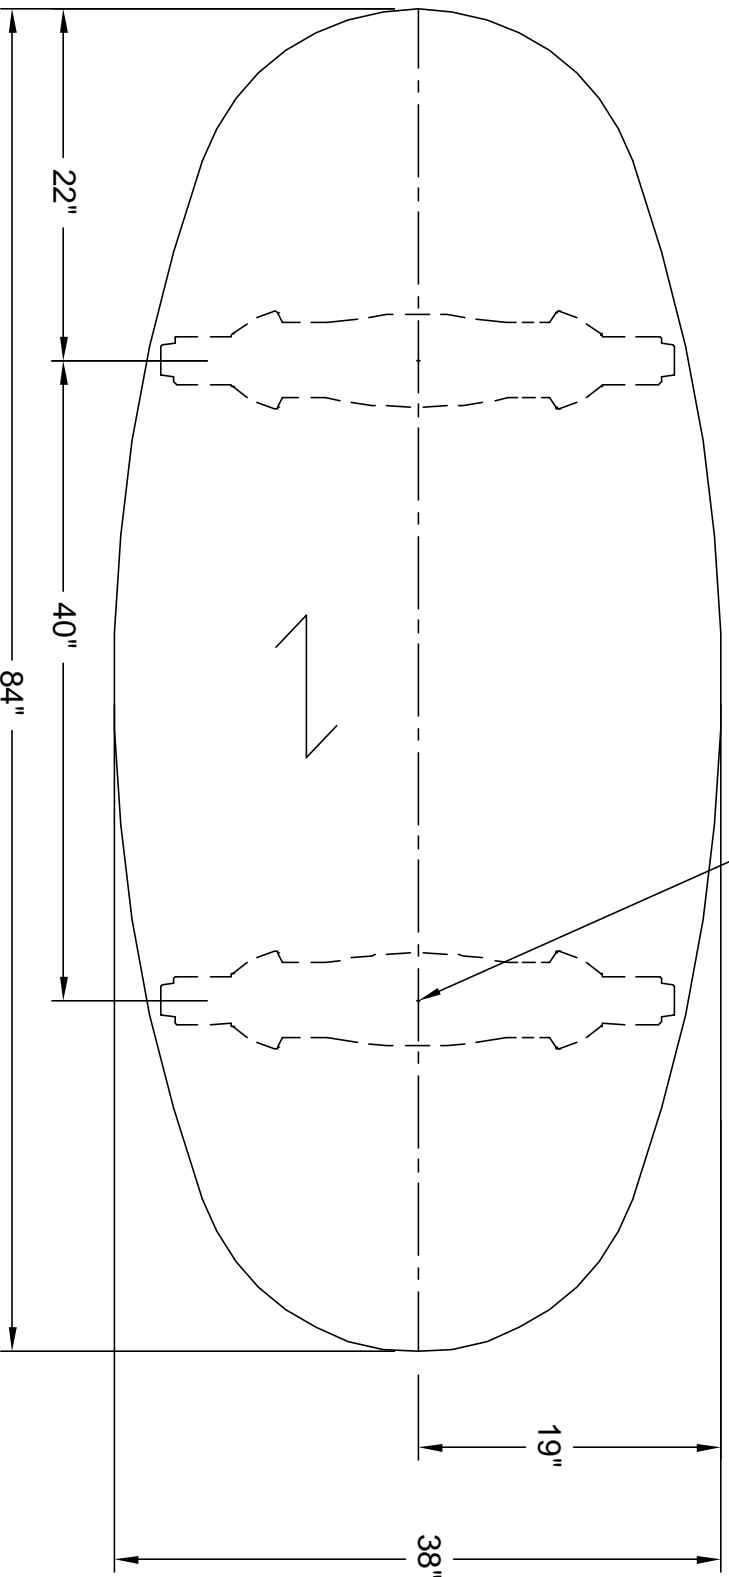

nienkämper

257 Finchdene Square
Scarborough, Ontario,
Canada M1X 1B9
Tel 416-298-5700 / Fax 416-298-4426
EMAIL : customerservice@nienkamper.com

PLAN VIEW

LOCATE CORE DRILL AT CENTRE OF BASES

THIS DRAWING IS CONFIDENTIAL AND PROPRIETARY. NO PART OF THIS DRAWING MAY BE COPIED,
DISCLOSED OR SENT TO ANY THIRD PARTY OR USED FOR ANY PURPOSE WITHOUT THE EXPRESS WRITTEN
AUTHORIZATION OF NIENKAMPER FURNITURE AND ACCESSORIES.