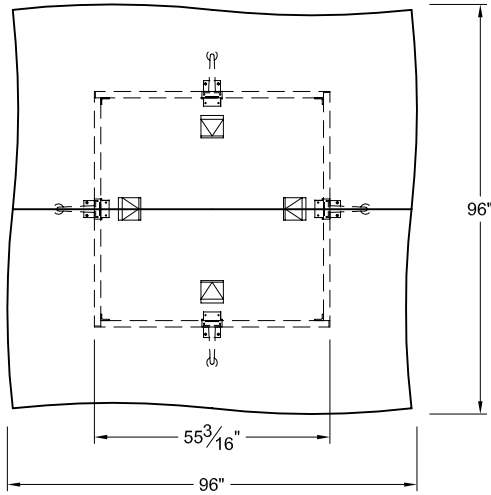

IGFgroup  
nienkämper

257 Finchdene Square  
Scarborough, Ontario,  
Canada M1X 1B9  
Tel 416-298-5700 / Fax 416-298-4426  
EMAIL : customerservice@nienkamper.com

LEG STYLE	MODEL
QUAD BASE	--
TAPER - POLISHED	- 52010
TAPER - PAINTED	- 54510
CASTER BASE	--

**PLAN VIEW-TAPER BASE**

LEG STYLE	MODEL
QUAD BASE	--
TAPER - POLISHED	--
TAPER - PAINTED	--
CASTER BASE	- 52110

**PLAN VIEW-CASTER BASE**

LEG STYLE	MODEL
QUAD BASE	- 22899
TAPER - POLISHED	--
TAPER - PAINTED	--
CASTER BASE	--