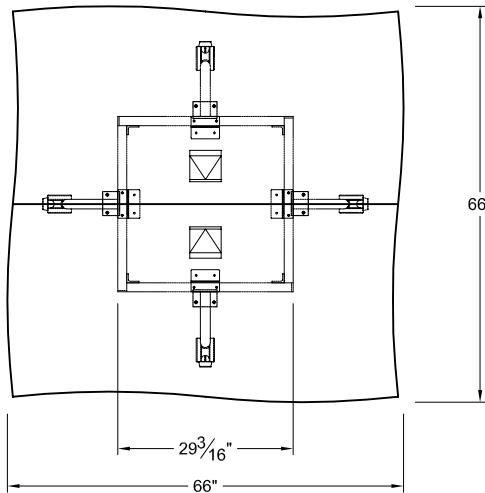

LEG STYLE	MODEL
QUAD BASE	--
TAPER - POLISHED	- 52005
TAPER - PAINTED	- 54505
CASTER BASE	--

LEG STYLE	MODEL
QUAD BASE	--
TAPER - POLISHED	--
TAPER - PAINTED	--
CASTER BASE	- 52105

LEG STYLE	MODEL
QUAD BASE	- 22894
TAPER - POLISHED	--
TAPER - PAINTED	--
CASTER BASE	--

PLAN VIEW-TAPER BASE

PLAN VIEW-CASTER BASE

PLAN VIEW-QUAD BASE

THIS DRAWING IS CONFIDENTIAL AND PROPRIETARY. NO PART OF THIS DRAWING MAY BE COPIED, DISCLOSED OR SENT TO ANY THIRD PARTY OR USED FOR ANY PURPOSE WITHOUT THE EXPRESS WRITTEN AUTHORIZATION OF NIENKAMPER FURNITURE AND ACCESSORIES.