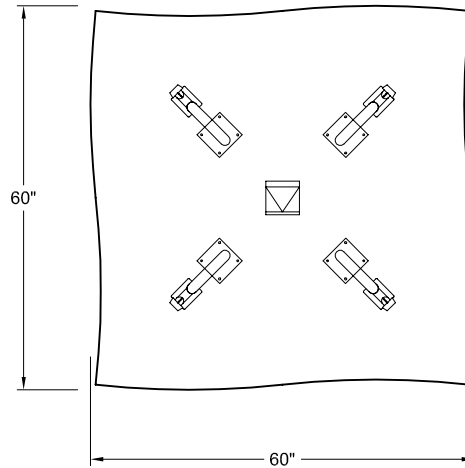

LEG STYLE	MODEL
QUAD BASE	--
TAPER - POLISHED	- 52002
TAPER - PAINTED	- 54502
CASTER BASE	--

**PLAN VIEW-TAPER BASE**

LEG STYLE	MODEL
QUAD BASE	--
TAPER - POLISHED	--
TAPER - PAINTED	--
CASTER BASE	- 52102

**PLAN VIEW-CASTER BASE**

LEG STYLE	MODEL
QUAD BASE	- 22891
TAPER - POLISHED	--
TAPER - PAINTED	--
CASTER BASE	--

**PLAN VIEW-QUAD BASE**

THIS DRAWING IS CONFIDENTIAL AND PROPRIETARY. NO PART OF THIS DRAWING MAY BE COPIED, DISCLOSED OR SENT TO ANY THIRD PARTY OR USED FOR ANY PURPOSE WITHOUT THE EXPRESS WRITTEN AUTHORIZATION OF NIENKAMPER FURNITURE AND ACCESSORIES.