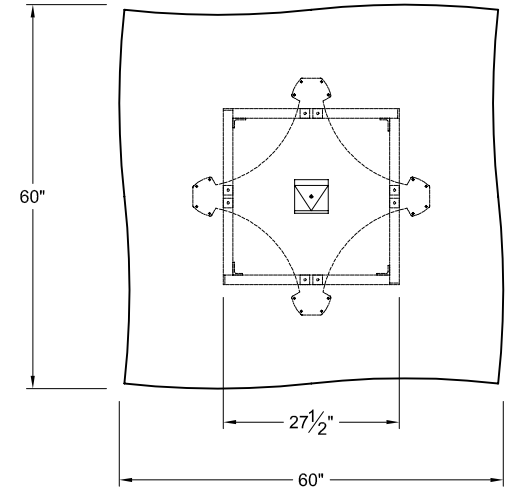

LEG STYLE	MODEL
QUAD BASE	--
TAPER - POLISHED	- 52002
TAPER - PAINTED	- 54502
CASTER BASE	--

**PLAN VIEW-TAPER BASE**

LEG STYLE	MODEL
QUAD BASE	--
TAPER - POLISHED	--
TAPER - PAINTED	--
CASTER BASE	- 52102

**PLAN VIEW-CASTER BASE**

LEG STYLE	MODEL
QUAD BASE	- 22891
TAPER - POLISHED	--
TAPER - PAINTED	--
CASTER BASE	--

**PLAN VIEW-QUAD BASE**

THIS DRAWING IS CONFIDENTIAL AND PROPRIETARY. NO PART OF THIS DRAWING MAY BE COPIED, DISCLOSED OR SENT TO ANY THIRD PARTY OR USED FOR ANY PURPOSE WITHOUT THE EXPRESS WRITTEN AUTHORIZATION OF NIENKAMPER FURNITURE AND ACCESSORIES.