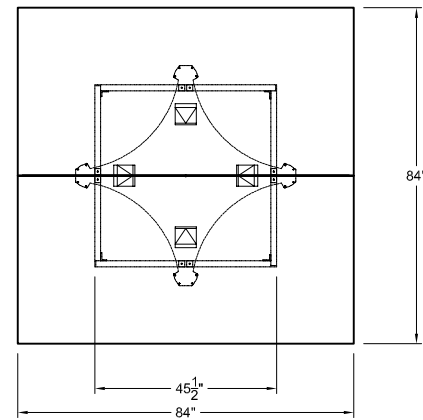

IGFgroup
nienkämper

257 Finchdene Square
 Scarborough, Ontario,
 Canada M1X 1B9
 Tel 416-298-5700 / Fax 416-298-4426
 EMAIL : customerservice@nienkamper.com

LEG STYLE	MODEL
QUAD BASE	--
TAPER - POLISHED	- 52208
TAPER - PAINTED	- 54608
CASTER BASE	--

PLAN VIEW-TAPER BASE

LEG STYLE	MODEL
QUAD BASE	--
TAPER - POLISHED	--
TAPER - PAINTED	--
CASTER BASE	- 52308

PLAN VIEW-CASTER BASE

LEG STYLE	MODEL
QUAD BASE	- 22823
TAPER - POLISHED	--
TAPER - PAINTED	--
CASTER BASE	--