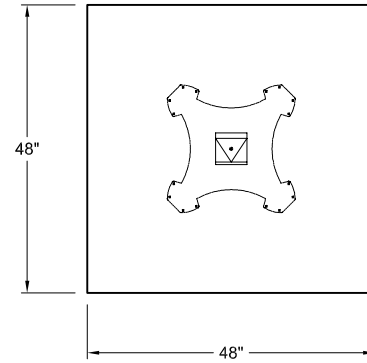

ICFgroup
nienkämper

257 Finchdene Square
Scarborough, Ontario,
Canada M1X 1B9
Tel 416-298-5700 / Fax 416-298-4426
EMAIL : customerservice@nienkamper.com

LEG STYLE	MODEL
QUAD BASE	--
TAPER - POLISHED	- 52202
TAPER - PAINTED	- 54602
CASTER BASE	--

PLAN VIEW-TAPER BASE

LEG STYLE	MODEL
QUAD BASE	--
TAPER - POLISHED	--
TAPER - PAINTED	--
CASTER BASE	- 52302

PLAN VIEW-CASTER BASE

LEG STYLE	MODEL
QUAD BASE	- 22817
TAPER - POLISHED	--
TAPER - PAINTED	--
CASTER BASE	--