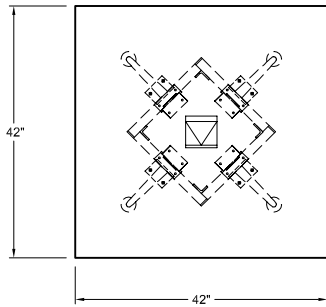

IGFgroup  
**nienkämper**

257 Finchdene Square  
 Scarborough, Ontario,  
 Canada M1X 1B9  
 Tel 416-298-5700 / Fax 416-298-4426  
 EMAIL : customerservice@nienkamper.com

LEG STYLE	MODEL
QUAD BASE	- -
TAPER - POLISHED	- 52201
TAPER - PAINTED	- 54601
CASTER BASE	- -

**PLAN VIEW-TAPER BASE**

LEG STYLE	MODEL
QUAD BASE	- -
TAPER - POLISHED	- -
TAPER - PAINTED	- -
CASTER BASE	- 52301

**PLAN VIEW-CASTER BASE**

LEG STYLE	MODEL
QUAD BASE	- 22816
TAPER - POLISHED	- -
TAPER - PAINTED	- -
CASTER BASE	- -