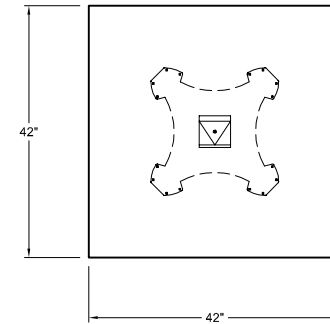

IGFgroup  
**nienkämper**

257 Finchdene Square  
 Scarborough, Ontario,  
 Canada M1X 1B9  
 Tel 416-298-5700 / Fax 416-298-4426  
 EMAIL : customerservice@nienkamper.com

LEG STYLE	MODEL
QUAD BASE	- -
TAPER - POLISHED	- 52201
TAPER - PAINTED	- 54601
CASTER BASE	- -

**PLAN VIEW-TAPER BASE**

LEG STYLE	MODEL
QUAD BASE	- -
TAPER - POLISHED	- -
TAPER - PAINTED	- -
CASTER BASE	- 52301

**PLAN VIEW-CASTER BASE**

LEG STYLE	MODEL
QUAD BASE	- 22816
TAPER - POLISHED	- -
TAPER - PAINTED	- -
CASTER BASE	- -