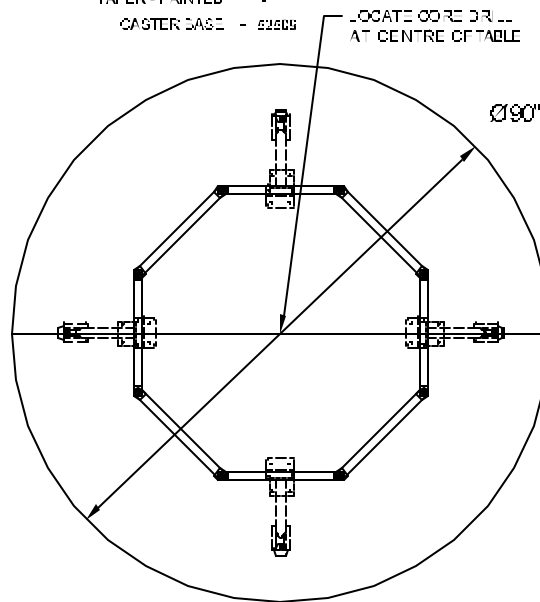

**IGF group**  
**nienkämper**

257 Finchdene Square  
 Scarborough, Ontario,  
 Canada M1X 1B9  
 Tel 416-298-5700 / Fax 416-298-4428  
 EMAIL : customerservice@nienkamper.com

- | LEG STYLE            | MODEL |
|----------------------|-------|
| QUAD BASE - -        |       |
| TAPER - POLISHED - - | 02489 |
| TAPER - PAINTED - -  | 02708 |
| CASTER BASE - -      |       |

PLAN VIEW-TAPER BASE

- | LEG STYLE            | MODEL |
|----------------------|-------|
| QUAD BASE - -        |       |
| TAPER - POLISHED - - |       |
| TAPER - PAINTED - -  |       |
| CASTER BASE - -      | 02888 |

PLAN VIEW-CASTER BASE

- | LEG STYLE            | MODEL |
|----------------------|-------|
| QUAD BASE - -        | 02810 |
| TAPER - POLISHED - - |       |
| TAPER - PAINTED - -  |       |
| CASTER BASE - -      |       |