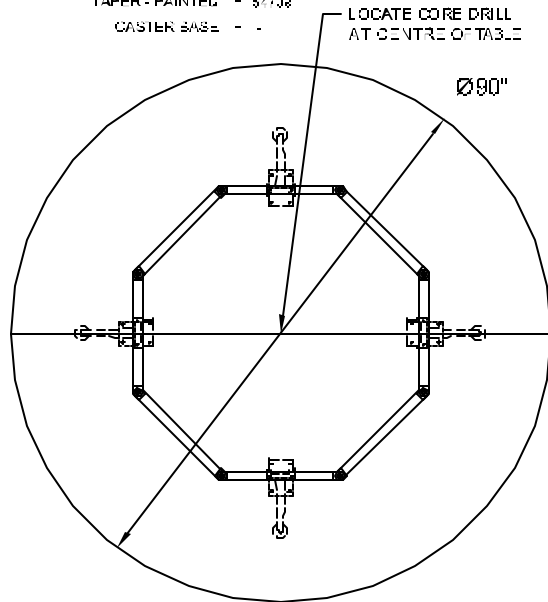

**IGF group**  
**nienkämper**

257 Finchdene Square  
 Scarborough, Ontario,  
 Canada M1X 1B9  
 Tel 416-298-5700 / Fax 416-298-4428  
 EMAIL : customerservice@nienkamper.com

- | LEG STYLE            | MODEL |
|----------------------|-------|
| QUAD BASE - -        |       |
| TAPER - POLISHED - - | 02489 |
| TAPER - PAINTED - -  | 02708 |
| CASTER BASE - -      |       |

PLAN VIEW-TAPER BASE

- | LEG STYLE            | MODEL |
|----------------------|-------|
| QUAD BASE - -        |       |
| TAPER - POLISHED - - |       |
| TAPER - PAINTED - -  |       |
| CASTER BASE - -      | 02888 |

PLAN VIEW-CASTER BASE

- | LEG STYLE            | MODEL |
|----------------------|-------|
| QUAD BASE - -        | 02810 |
| TAPER - POLISHED - - |       |
| TAPER - PAINTED - -  |       |
| CASTER BASE - -      |       |