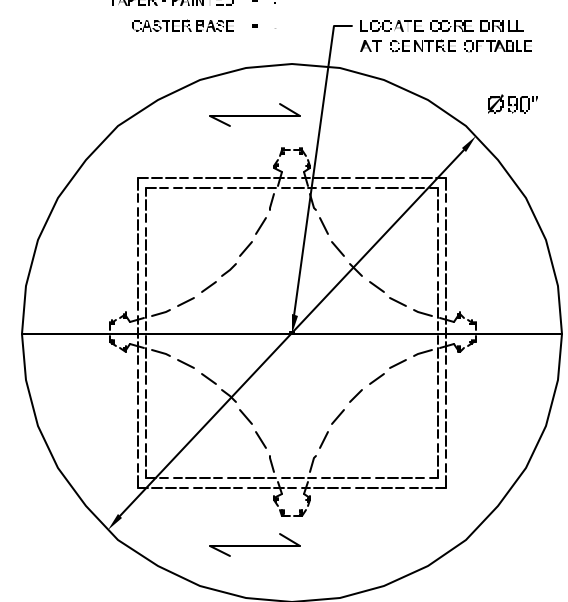

PLAN VIEW-TAPER BASE

- | LEG STYLE            | MODEL |
|----------------------|-------|
| QUAD BASE - -        |       |
| TAPER - POLISHED - - |       |
| TAPER - PAINTED - -  |       |
| CASTER BASE - -      | 02888 |

PLAN VIEW-CASTER BASE

- | LEG STYLE            | MODEL |
|----------------------|-------|
| QUAD BASE - -        | 02810 |
| TAPER - POLISHED - - |       |
| TAPER - PAINTED - -  |       |
| CASTER BASE - -      |       |