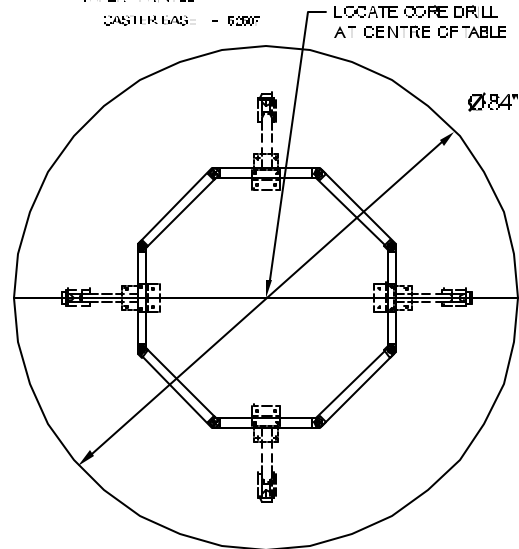

nienkämper

257 Finchdene Square
Scarborough, Ontario,
Canada M1X 1B9

Tel 416-298-5700 / Fax 416-298-4426
EMAIL : customerservice@nienkamper.com

LEG STYLE MODEL

- QUAD BASE - -
- TAPER - POLISHED - 65467
- TAPER - PAINTED - 5405
- CASTER BASE - -

PLAN VIEW-TAPER BASE

LEG STYLE MODEL

- QUAD BASE - -
- TAPER - POLISHED - -
- TAPER - PAINTED - -
- CASTER BASE - 62007

PLAN VIEW-CASTER BASE

LEG STYLE MODEL

- QUAD BASE - 22523
- TAPER - POLISHED - -
- TAPER - PAINTED - -
- CASTER BASE - -