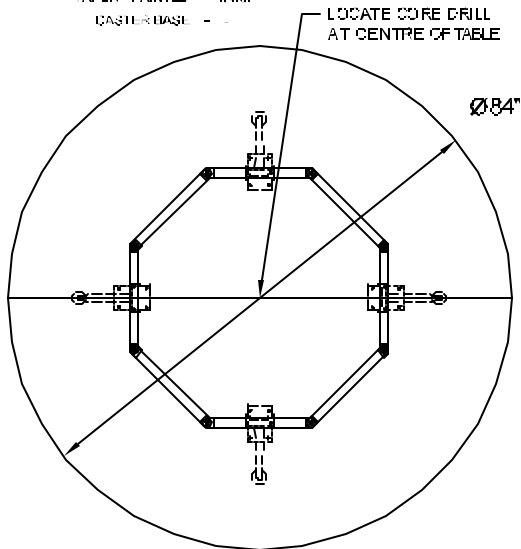

nienkämper

257 Finchdene Square
Scarborough, Ontario,
Canada M1X 1B9

Tel 416-298-5700 / Fax 416-298-4426
EMAIL : customerservice@nienkamper.com

LEG STYLE MODEL

- QUAD BASE - -
- TAPER - POLISHED - 65467
- TAPER - PAINTED - 5405
- CASTER BASE - -

PLAN VIEW-TAPER BASE

LEG STYLE MODEL

- QUAD BASE - -
- TAPER - POLISHED - -
- TAPER - PAINTED - -
- CASTER BASE - 62007

PLAN VIEW-CASTER BASE

LEG STYLE MODEL

- QUAD BASE - 22523
- TAPER - POLISHED - -
- TAPER - PAINTED - -
- CASTER BASE - -