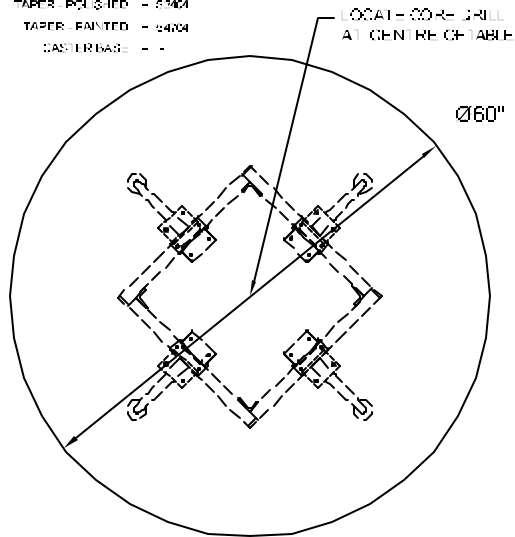

KCFgroup
nienkämper

257 Finchdene Square
 Scarborough, Ontario,
 Canada M1X 1B9
 Tel 416-298-5700 / Fax 416-298-4426
 EMAIL : customerservice@nienkamper.com

LEG STYLE - MODEL
 QUAD BASE - -
 TAPER POLISHED - 52404
 TAPER PAINTED - 54204
 CASTER BASE - -

PLAN VIEW-TAPER BASE

LEG STYLE - MODEL
 QUAD BASE - -
 TAPER POLISHED - -
 TAPER PAINTED - -
 CASTER BASE - 52204

PLAN VIEW-CASTER BASE

LEG STYLE - MODEL
 QUAD BASE - 22806
 TAPER POLISHED - -
 TAPER PAINTED - -
 CASTER BASE - -