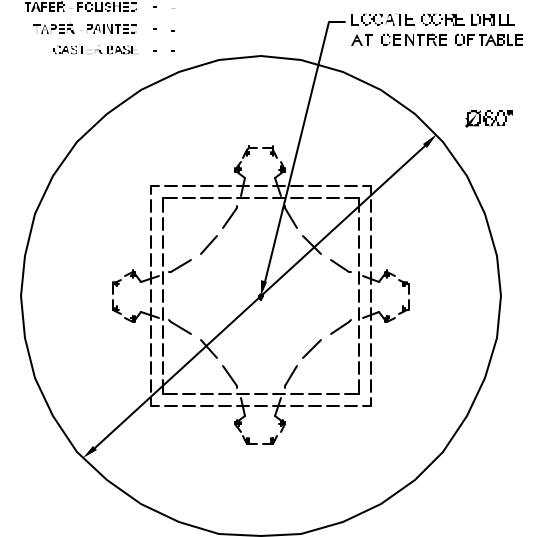

KCFgroup
nienkämper

257 Finchdene Square
 Scarborough, Ontario,
 Canada M1X 1B9
 Tel 416-298-5700 / Fax 416-298-4426
 EMAIL : customerservice@nienkamper.com

LEG STYLE - MODEL
 QUAD BASE - -
 TAPER POLISHED - 52404
 TAPER PAINTED - 54204
 CASTER BASE - -

PLAN VIEW-TAPER BASE

LEG STYLE - MODEL
 QUAD BASE - -
 TAPER POLISHED - -
 TAPER PAINTED - -
 CASTER BASE - 52204

PLAN VIEW-CASTER BASE

LEG STYLE - MODEL
 QUAD BASE - 22806
 TAPER POLISHED - -
 TAPER PAINTED - -
 CASTER BASE - -