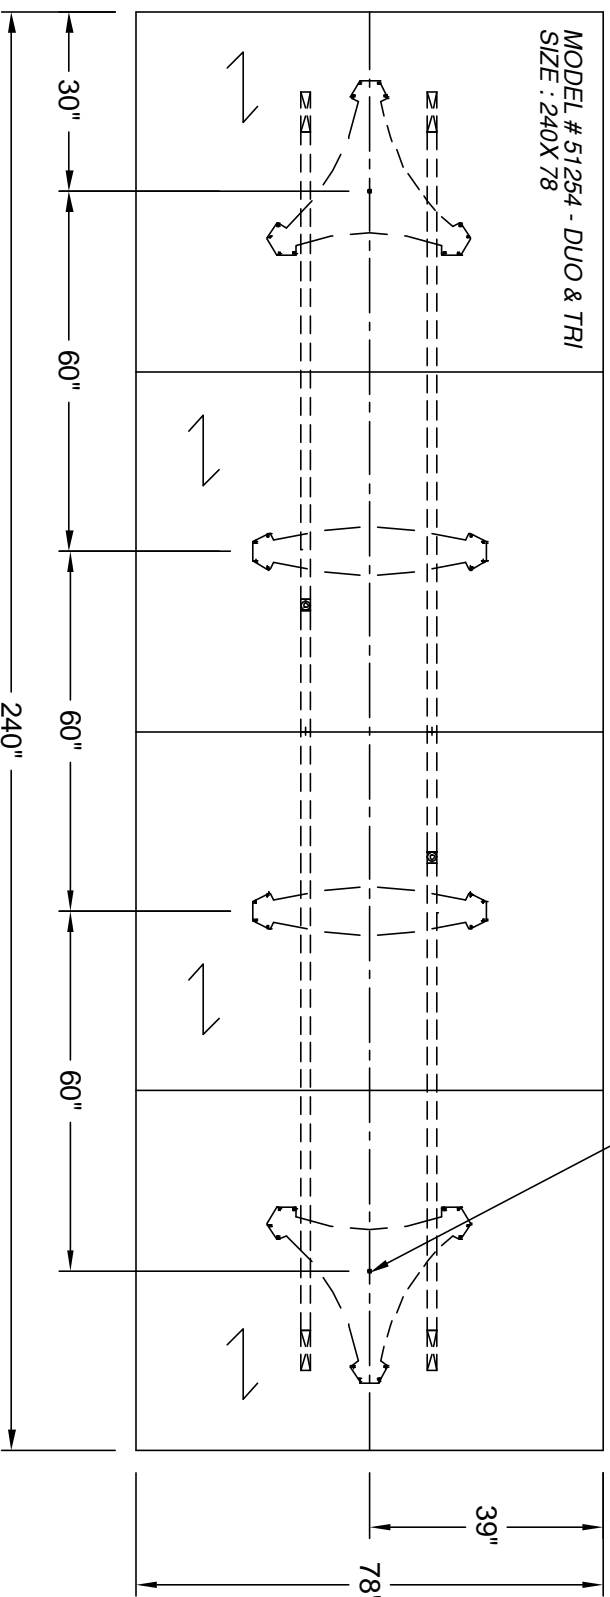

IGF Group
nienkämper

257 Finchdene Square
Scarborough, Ontario,
Canada M1X 1B9
Tel 416-298-5700 / Fax 416-298-4426
EMAIL : customerservice@nienkamper.com

LOCATE CORE DRILL AT CENTRE OF BASES

PLAN VIEW

THIS DRAWING IS CONFIDENTIAL AND PROPRIETARY. NO PART OF THIS DRAWING MAY BE COPIED,
DISCLOSED OR SENT TO ANY THIRD PARTY OR USED FOR ANY PURPOSE WITHOUT THE EXPRESS WRITTEN
AUTHORIZATION OF NIENKÄMPER FURNITURE AND ACCESSORIES.